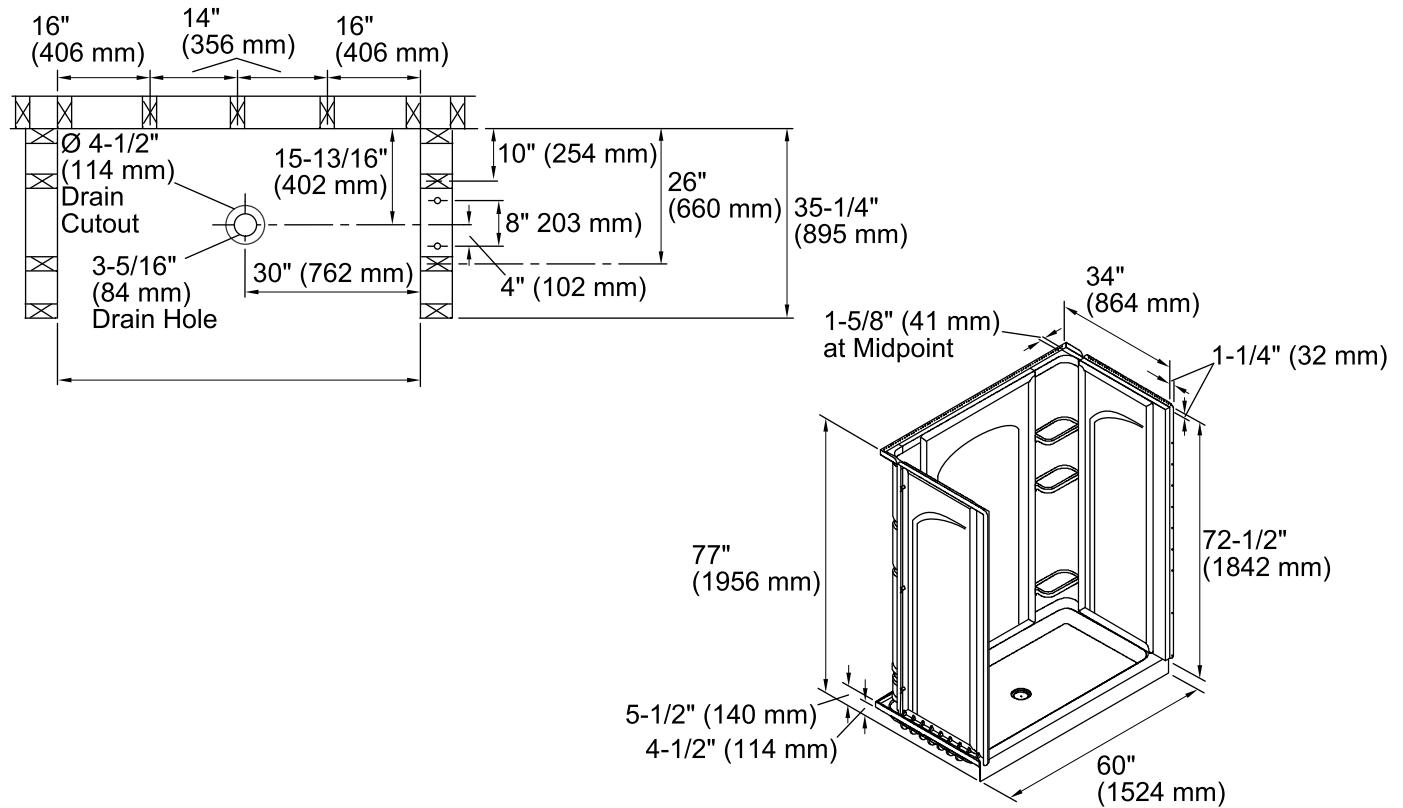

**Features**

- Alcove installation
- 4-1/2" threshold
- Solid Vikrell material
- Durable high-gloss finish
- Center drain
- Three-piece, tongue-and-groove walls with snap-together installation; realistic tile look
- Some caulk required
- Convenient shelves, shaving ledge/footrest

**Included Components**

Product consists of:

- 72205100 34" Shower End Wall Set
- 72131100 60" Shower Base
- 72232100 60" Shower Back Wall

**Codes/Standards**

- CSA B45.5/IAPMO Z124
- ASTM E162
- ASTM E662
- Greenguard UL 2818 - Gold
- HUD, UM Bulletin 73

### Technical Information

All product dimensions are nominal.

Installation: Three-wall alcove  
 Drain location: Center  
 Minimum flat for door: 3" (76 mm)  
 Threshold height: 4-1/2" (114 mm)  
 Maximum door height: 70-1/2" (1791 mm)  
 Maximum door width: 56-5/8" (1438 mm)