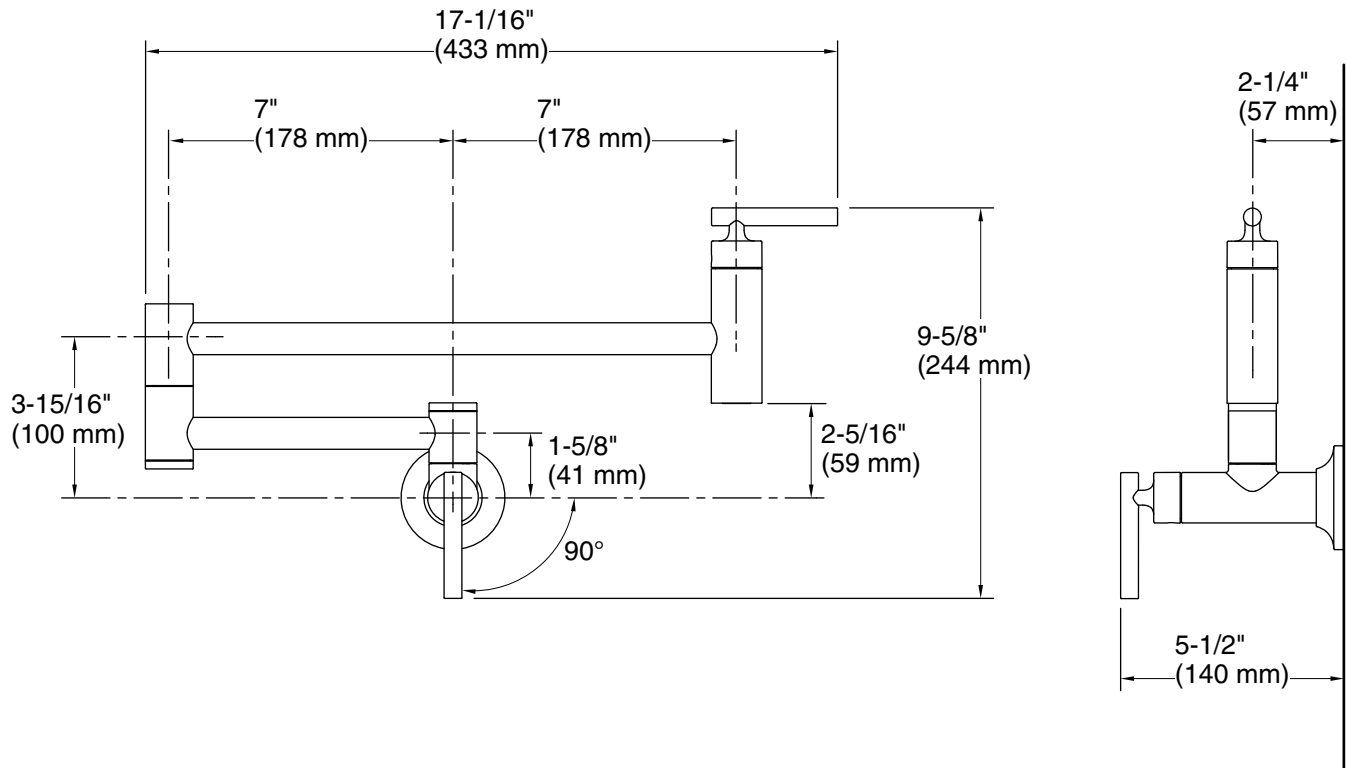

Features

- Articulating spout with 360° rotation offers superior clearance for filling pots on cooktops and ranges
- 23-1/4" (591 mm) swing spout reach
- 5.2 gpm (19.7 lpm) maximum flow rate at 60 psi (4.14 bar)
- Single lever handle with main lever shutoff
- KOHLER® ceramic disc valves exceed industry longevity standards for a lifetime of durable performance

Technical Information

All product dimensions are nominal.

Drain included: No