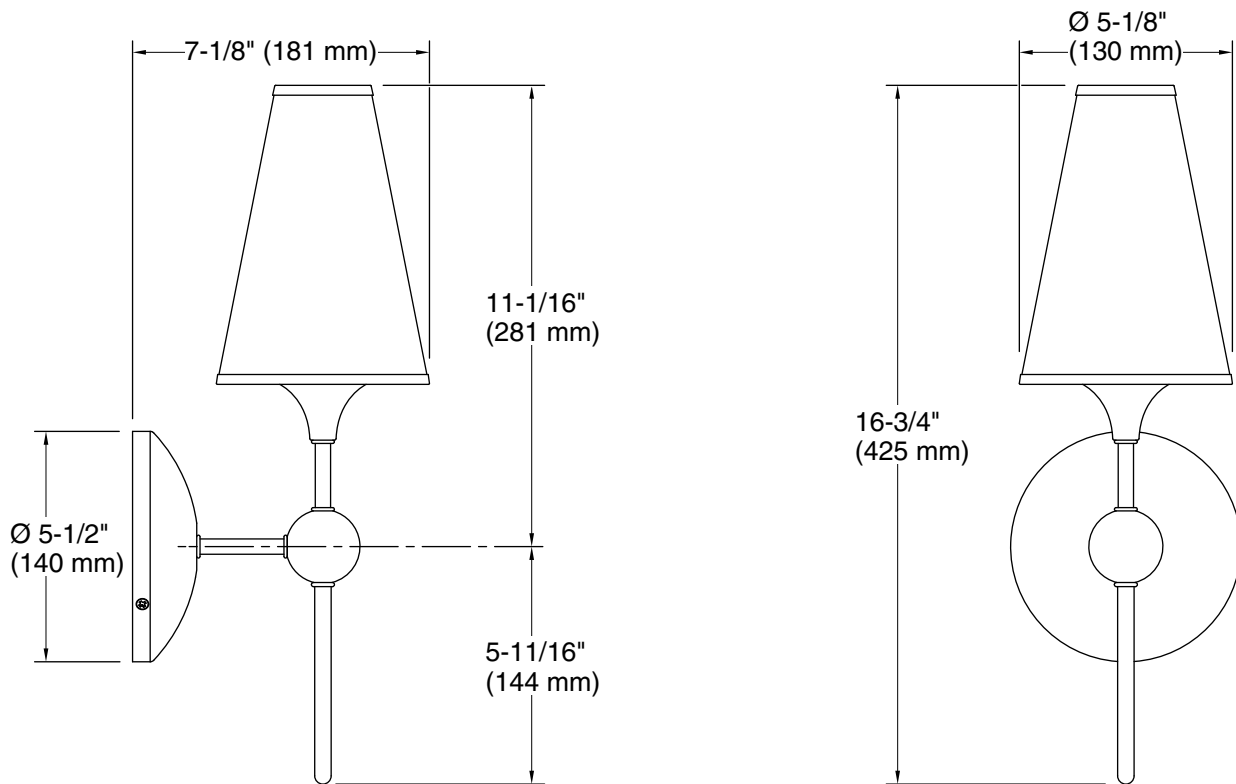

Features

- Dramatic tapered fabric shades with metal trim and decorative sphere motif create a beautiful accent for interior spaces
- Modernist references are reinterpreted to create a timeless design that works in a range of interior styles and settings
- This collection is at home in modern and traditional interiors
- A great piece for almost any space — master bathroom, guest bathroom, hallway, or bedside
- Candelabra base (E12) socket, works best with clear or frosted LED candelabra type B bulbs (sold separately)
- Suitable for damp locations, per UL 1598

Required Electrical Service

One dedicated circuit required.

Lights: 120 V, 12 A, 60 Hz

Technical Information

All product dimensions are nominal.

Installation Type: Wall-mount

Material: Steel

Number of Lights: 1