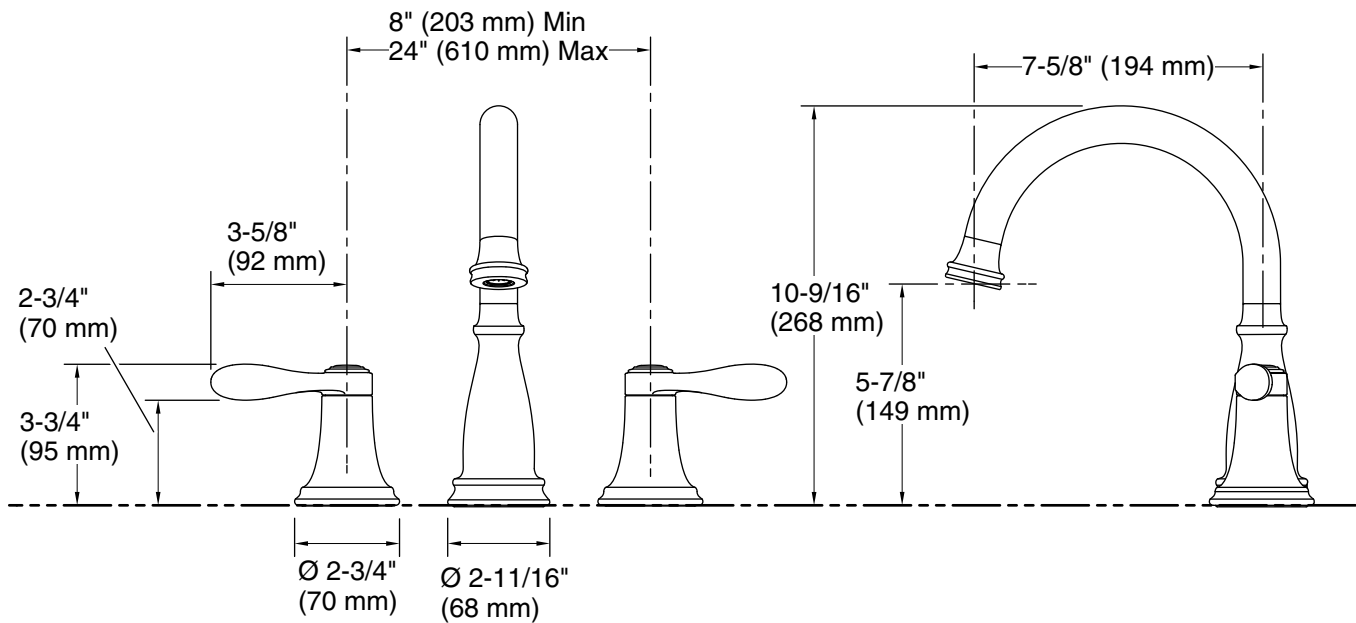

Features

- Two-handle bath faucet trim.
- 7-1/2" (191 mm) gooseneck nondiverter spout with slip-fit connection.
- Coordinates with other products in the Bellera collection.

Material

- Premium material construction for durability and reliability.
- KOHLER finishes resist corrosion and tarnishing.

Technical Information

All product dimensions are nominal.

Drain included: No

Notes

Install this product according to the installation instructions.

ADA, OBC, CSA B651 compliant when installed to the specific requirements of these regulations.