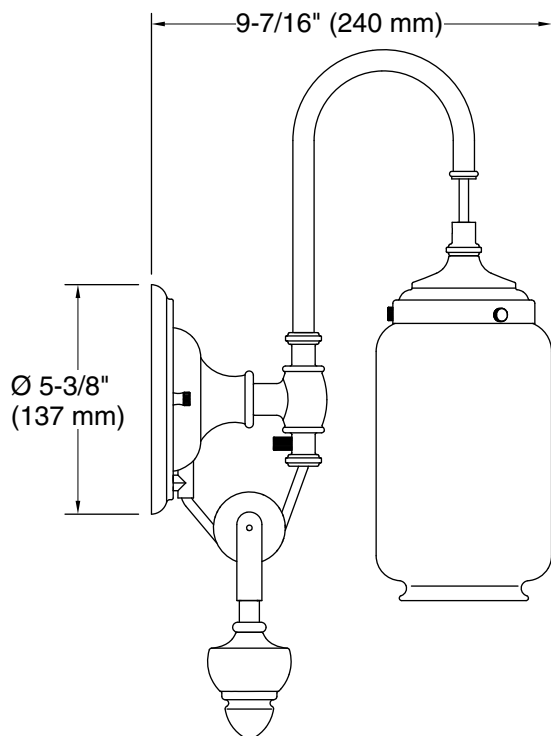

Technical Information

All product dimensions are nominal.

Installation Type:	Wall-mount
Material:	Brass, Glass, Zinc
Number of Lights:	1
Lighting Type:	Socket-based
Socket Type:	E-26 Medium
Shade Type:	Glass - clear
Hanging Type:	Adjustable pulley

Notes

Install this product according to the installation instructions.