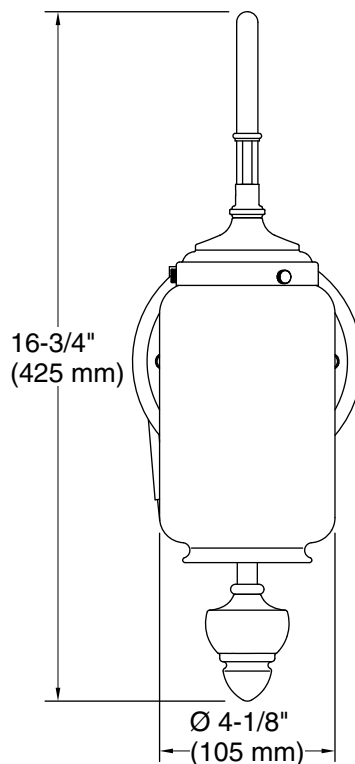

Color	Code	Description
	CP	Polished Chrome
	SN	Vibrant® Polished Nickel
	BN	Vibrant® Brushed Nickel
	BV	Vibrant® Brushed Bronze
	2BZ	Oil-Rubbed Bronze

Technical Information

All product dimensions are nominal.

Installation Type:	Wall-mount
Material:	Brass, Glass, Zinc
Number of Lights:	1
Lighting Type:	Socket-based
Socket Type:	E-26 Medium
Shade Type:	Glass - clear
Hanging Type:	Adjustable pulley

Notes

Install this product according to the installation instructions.