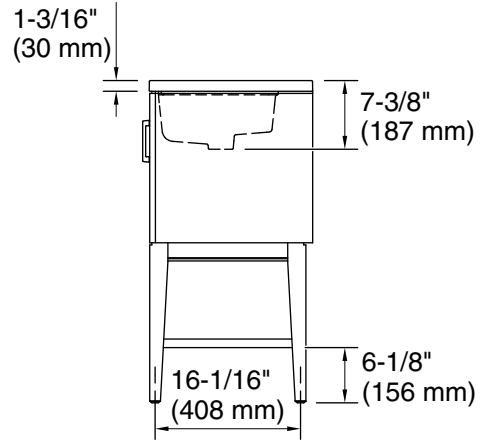

### Features

- Two full-extension 12-3/4" (325 mm) drawers with soft-close side-mount slides.
- Three-way adjustable slow-close door hinges for easy cabinet access.
- 18" (457 mm) cabinet interior provides ample storage space.
- Finish-matched cabinet interior offers generous clearance for plumbing.
- Quartz vanity top adds beauty and long-lasting durability.
- Customize your storage with optional accessories such as floor liners, drawer organizers, and perfectly sized containers (sold separately).
- Coordinates with K-33584 upgraded hardware finishes, K-25817 quartz backsplash, and K-25819 quartz side splash (sold separately).

## Technical Information

All product dimensions are nominal.