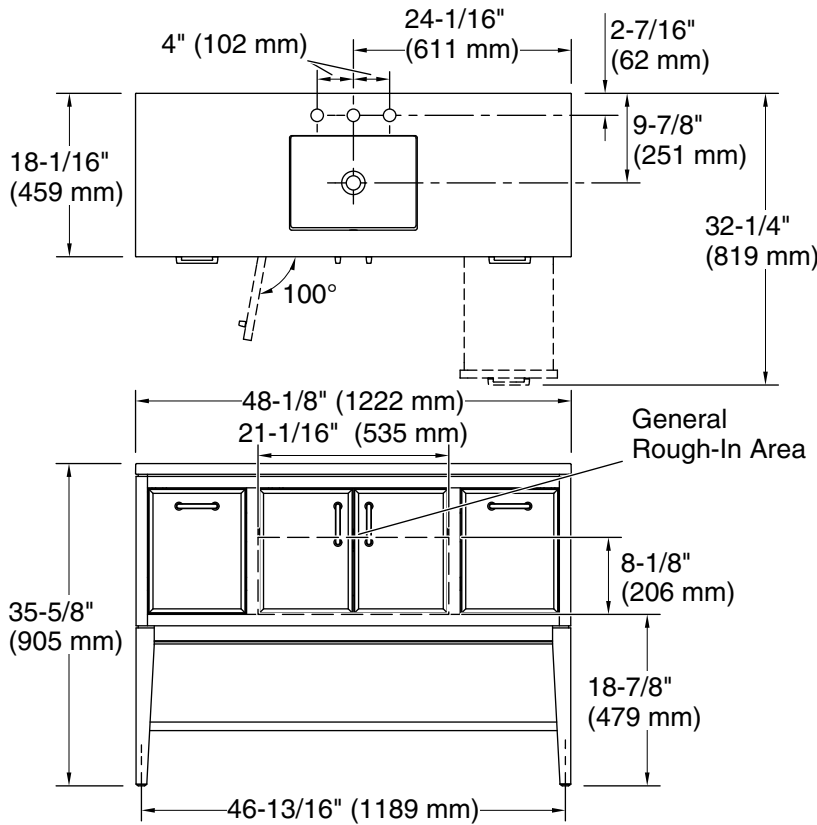

Waste Pipe Location Information