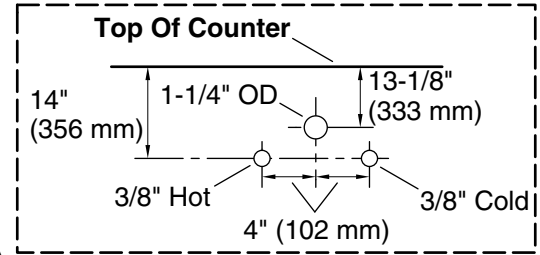

Waste Pipe Location Information