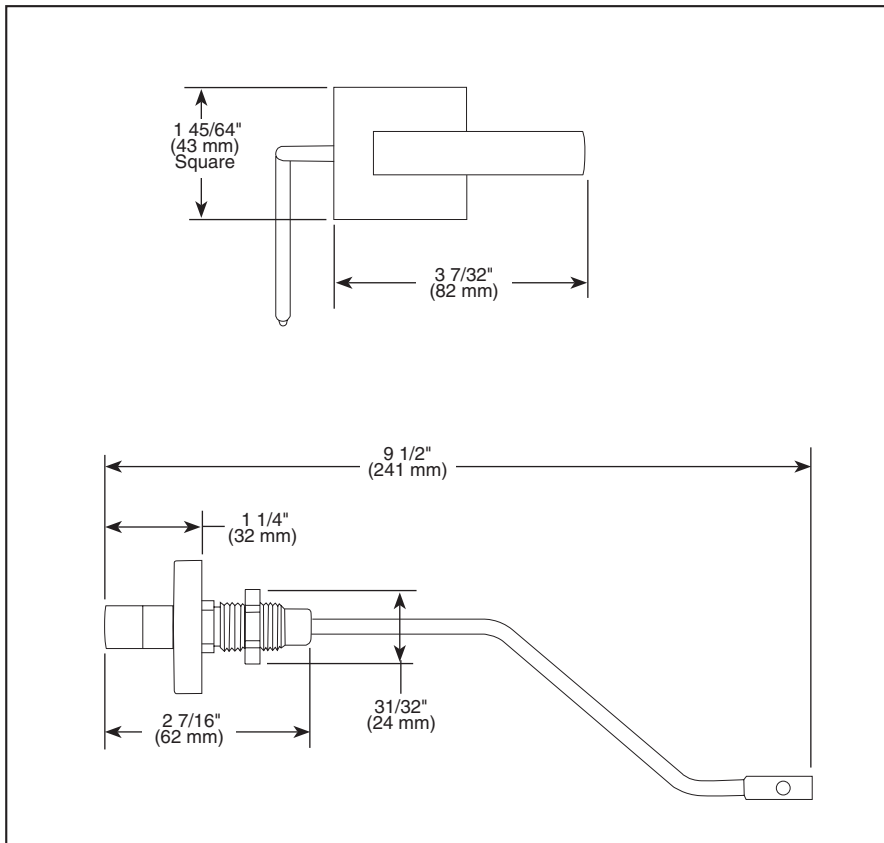

BRIZO®

ACCESSORIES

- Siderna™ Bath Collection
- Side Mount Flush Lever

Submitted Model No.: _____

Specific Features: _____

▲ Designate proper finish suffix

STANDARD SPECIFICATIONS:

- Installation instructions included with product.