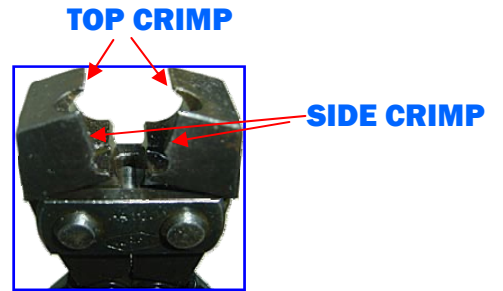

173 Flanders Road
Westborough, MA 01581

Innovations in plumbing and heating...

Pex Crimp Tools

DUAL JAW HEAVY DUTY PEX CRIMP TOOL 3/8" - 1"

Has Straight & Side Jaws
Side Jaw for use in tight space
Item # PCTDJ

ITEM #	DESCRIPTION	BOX QTY
PCTDJ	DUAL JAW HEAVY DUTY PEX CRIMP TOOL	1
PCTHD	HEAVY DUTY PEX CRIMP TOOL	1
PCT	PEX CRIMP TOOL	1

HEAVY DUTY PEX CRIMP TOOL 3/8" - 1"

Heavier Version of our Pex Crimp Tool
Made of High Grade Steel