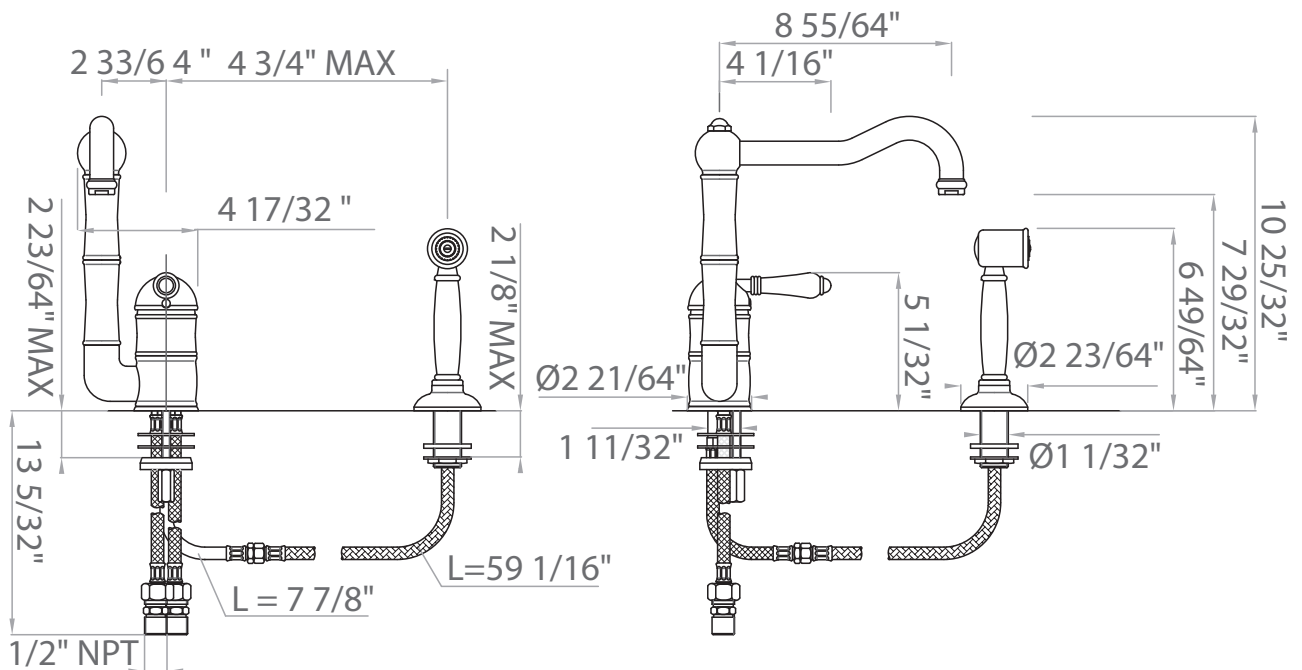

WARRANTY

- Limited Lifetime*
- No Warranty on Tuscan Brass Finish (TCB)

Consult your local ROHL showroom for additional information and specifications. For complete warranty details and a list of showrooms, go to www.rohlhome.com.