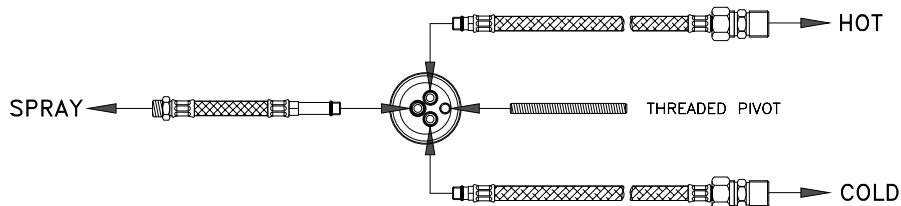

ASSEMBLING INSTRUCTION

Consult your local ROHL showroom for additional information and specifications. For complete warranty details and a list of showrooms, go to www.rohlhome.com.