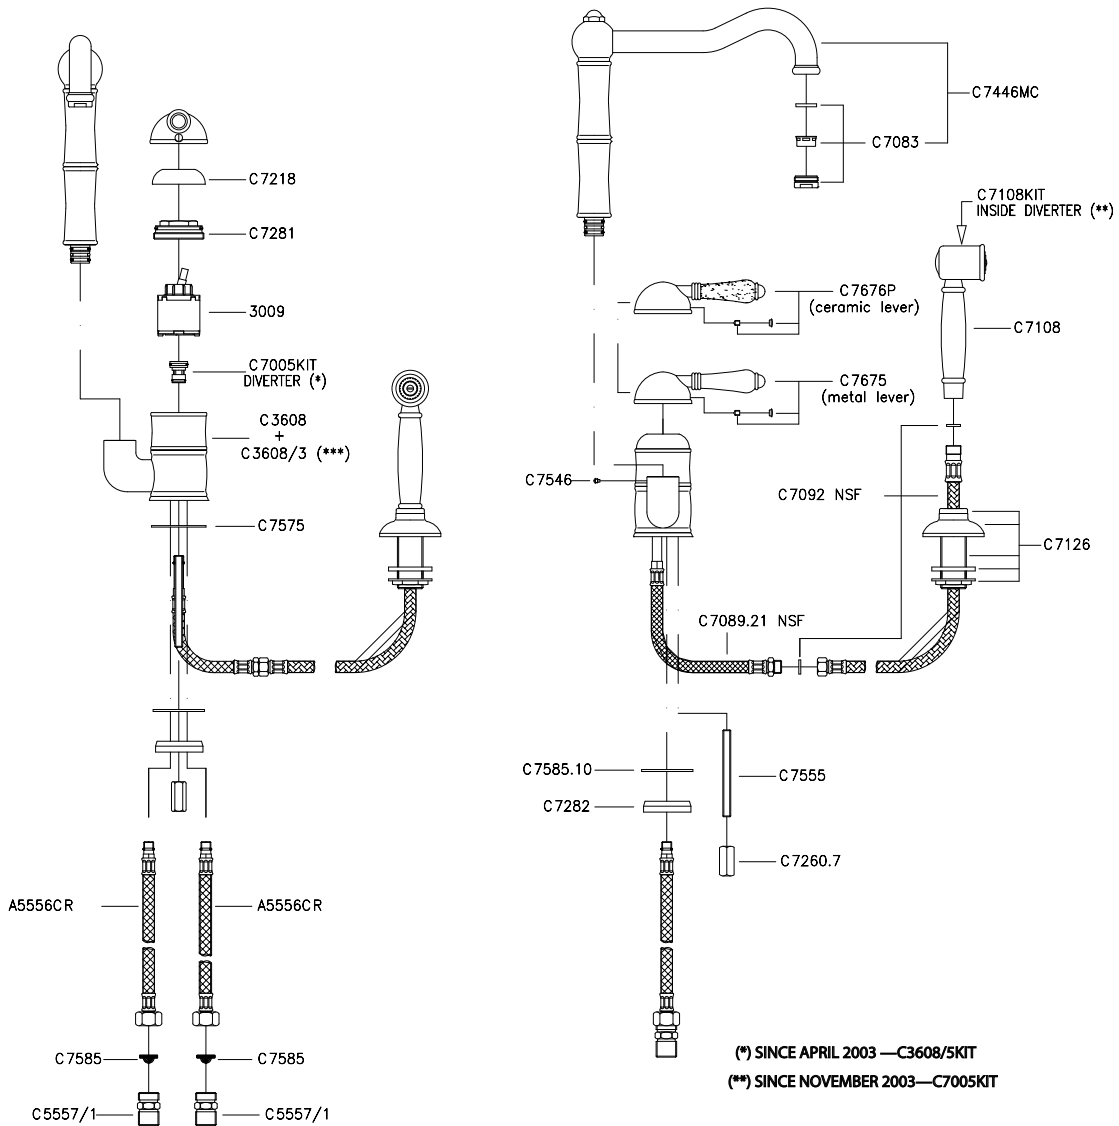

A3608WS Spare Parts