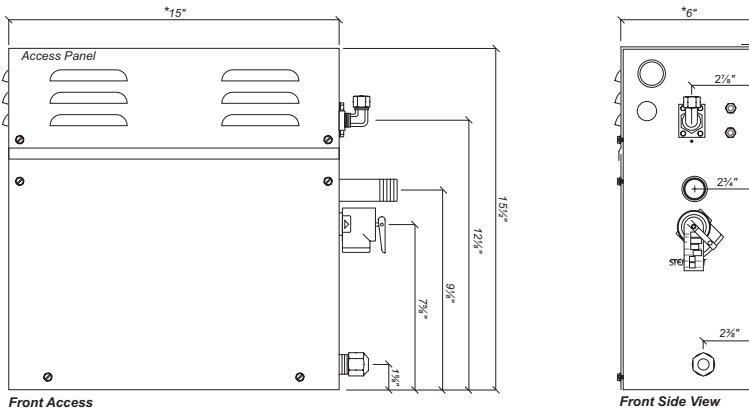

### STANDARD SPECIFICATIONS:

- Water Supply - 3/8" Compression Fitting, 120 PSI max
- Steam Outlet - 3/4" Brass NPT male thread
- Pressure Relief Valve - 3/4" NPT female thread
- Drain Outlet - Capped 1/2" Brass NPT male thread
- Supplied with a 35' control cord
- Generator shipped weight - 30 lbs
- For optimum performance, the steam generator should be mounted as close as possible to the steam room. If needed, the steam pipe may be up to 50' long.
- Steam Generators should be accessible for service.
- Steam generators must NOT be installed outdoors, in moist, humid areas, in areas prone to freezing, or in areas where temperatures can exceed 104°F.
- Steamhead to be mounted 12" to 18" above floor or 6" above rim of tub and as far from the seating area as possible. Do not locate below the user control.
- Service Access - Minimum 21" W x 18" D x 22" H (28" L with Auto Drain).
- Required Equipment - 5CH-250, 5CB-550, 5CH-550, and 5CN-550 Control Interface and Steam Head.
- Required Electrical Service - Dedicated circuit required: See Specification Chart for proper electrical requirements.

\*Add 1/4" to the dimension for the louvers

Steam Generator Specification Chart

Product Number	KW Rating	*Max. Cu. Ft. Range	Volts/Phase/Max. Amps	Line Fuse	Dimensions L x W x H
5GE-SMP05-240-1 5GE-SMP05-208-1	5	100	240/1/21 208/1/24	30 30	15" x 6" x 15.5"
5GE-SMP07-240-1 5GE-SMP07-208-1 5GE-SMP07-220-1	7.5	250	240/1/31 208/1/36 220/1/34	40 50 40	15" x 6" x 15.5"
5GE-SMP10-240-1 5GE-SMP10-208-1 5GE-SMP10-220-1	10	450	240/1/42 208/1/48 220/1/46	50 60 60	15" x 6" x 15.5"