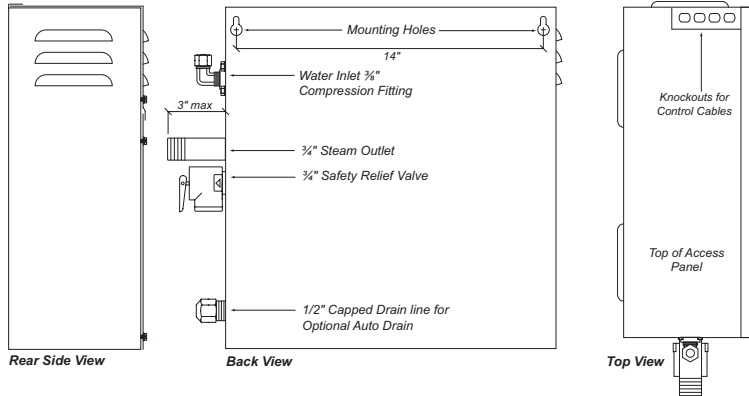

STEAM ROOM GUIDELINES

- Steam room must be completely enclosed, with full walls, doors, floor and ceiling.
- It is recommended that a gasketed door is used for steam containment.
- To prevent slip and fall hazards, non-slip flooring or non-slip floor strips must be installed in the steam room.
- Check the suitability of any materials with the manufacturer. Walls and ceilings must be constructed of water-resistant, non-corrosive surface, such as tile, marble, or other non-porous material.
- The ceiling may be sloped to prevent dripping of condensate.
- Provide a floor drain.
- No heating, venting or air conditioning devices should be installed inside the steam room.
- Windows that are part of the steam room should be double paned and tempered safety glass.
- Limit steam room ceiling height to 8 feet. Exceeding 8 feet will require a higher-rated steam generator and may cause poor performance. Max ceiling height 10".

COMPLIES WITH:

- UL/cUL Listed

Delta Faucet Company

55 E. 111th Street, Carmel, IN 46280
350 South Edgeware Road, St. Thomas, ON N5P 4L1
© 2024 Delta Faucet Company

- 5GE-SMP05-240-1
- 5GE-SMP05-208-1
- 5GE-SMP07-240-1
- 5GE-SMP07-208-1
- 5GE-SMP07-220-1
- 5GE-SMP10-240-1
- 5GE-SMP10-208-1
- 5GE-SMP10-220-1

*Add 1/4" to the dimension for the louvers