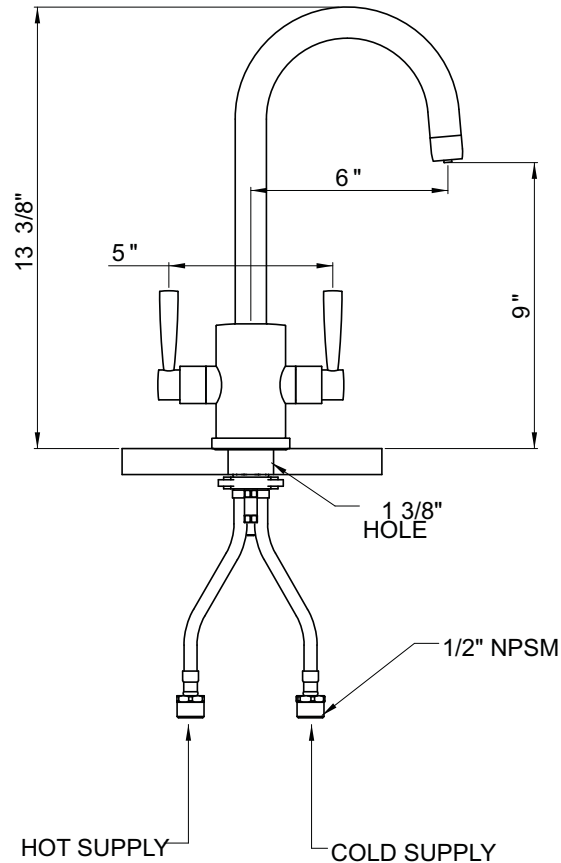

WARRANTY

- Limited Lifetime

* For CA/VT, place a "-2" at end of model number for code compliant product. (Example A3608LMAPC-2)

Consult your local ROHL showroom for additional information and specifications. For complete warranty details and a list of showrooms, go to www.rohlhome.com.