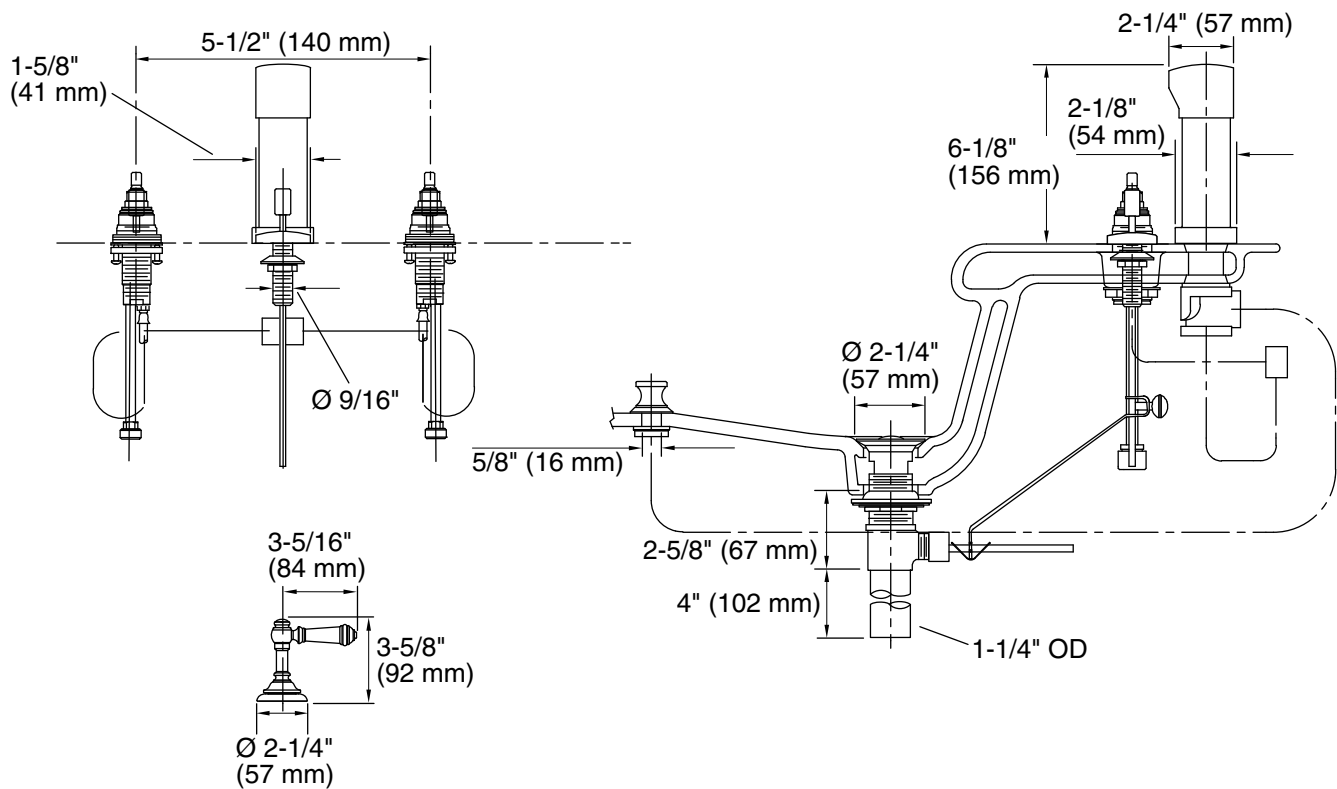

Features

- Two Lever handles offer separate control of hot and cold water
- UltraGlide® valves with dry-stem technology are designed to eliminate common leak paths and provide smooth, effortless control
- Fixture-mount vacuum breaker
- Vertical spray delivers gentle, localized stream of water
- Includes vertical spray and pop-up drain with 1-1/4" (32 mm) tailpiece
- Coordinates with other products in the Artifacts collection

Material

- Premium metal construction for durability and reliability
- KOHLER finishes resist corrosion and tarnishing

Installation

- Fixture mount

Recommended Products/Accessories

- K-23726 Drain treatment
- K-72567 18" Towel Bar
- K-72568 24" Towel Bar
- K-72570 24" Double Towel Bar
- K-72571 Towel Ring
- K-72572 Robe Hook
- K-72573 Pivoting toilet paper holder
- K-72576 Toilet paper carriage

Technical Information

All product dimensions are nominal.

Drain included: Yes

Spout:

Handshower rated max flow: 2 gal/min (7.6 l/min)

Notes

Install this product according to the installation instructions.