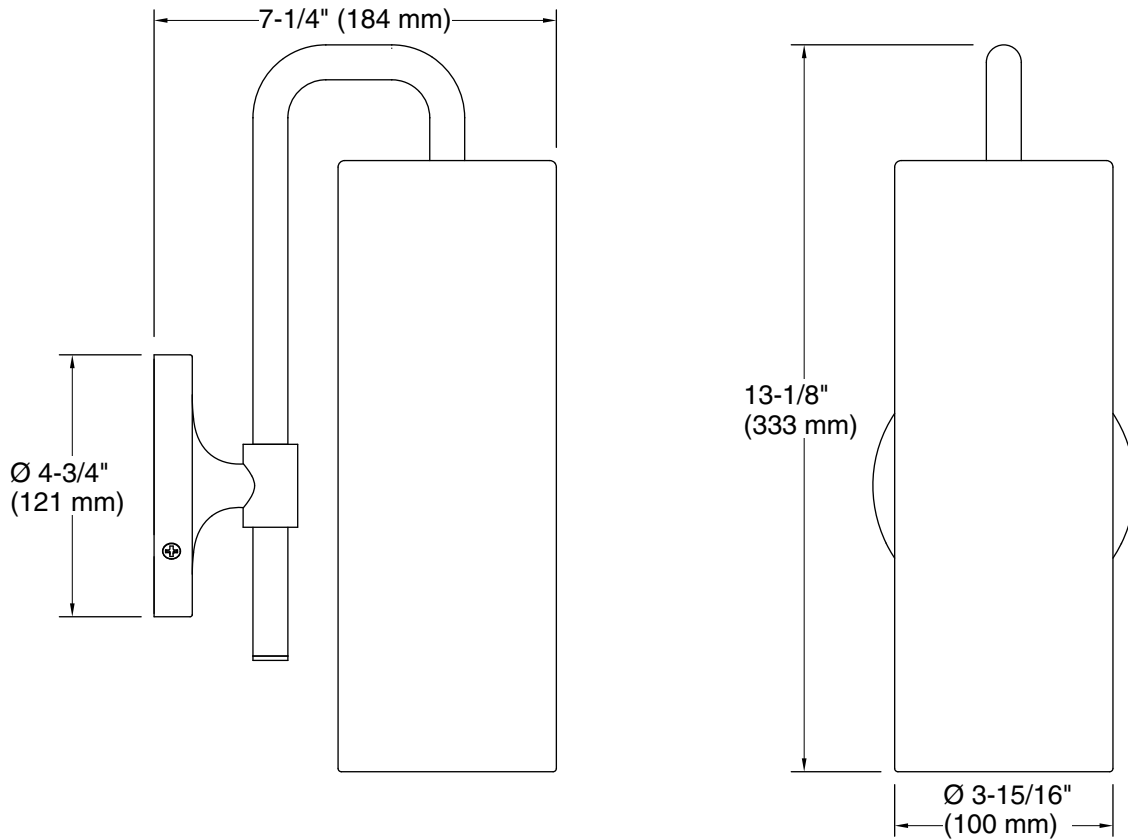

Required Electrical Service

One circuit required.

120 V, 60 Hz

Technical Information

All product dimensions are nominal.

Installation Type: Wall-mount
Material: Steel, Glass
Number of Lights: 1
Lighting Type: Socket-based
Socket Type: E-26 Medium
Number of Shades: 1
Shade Type: Glass - clear