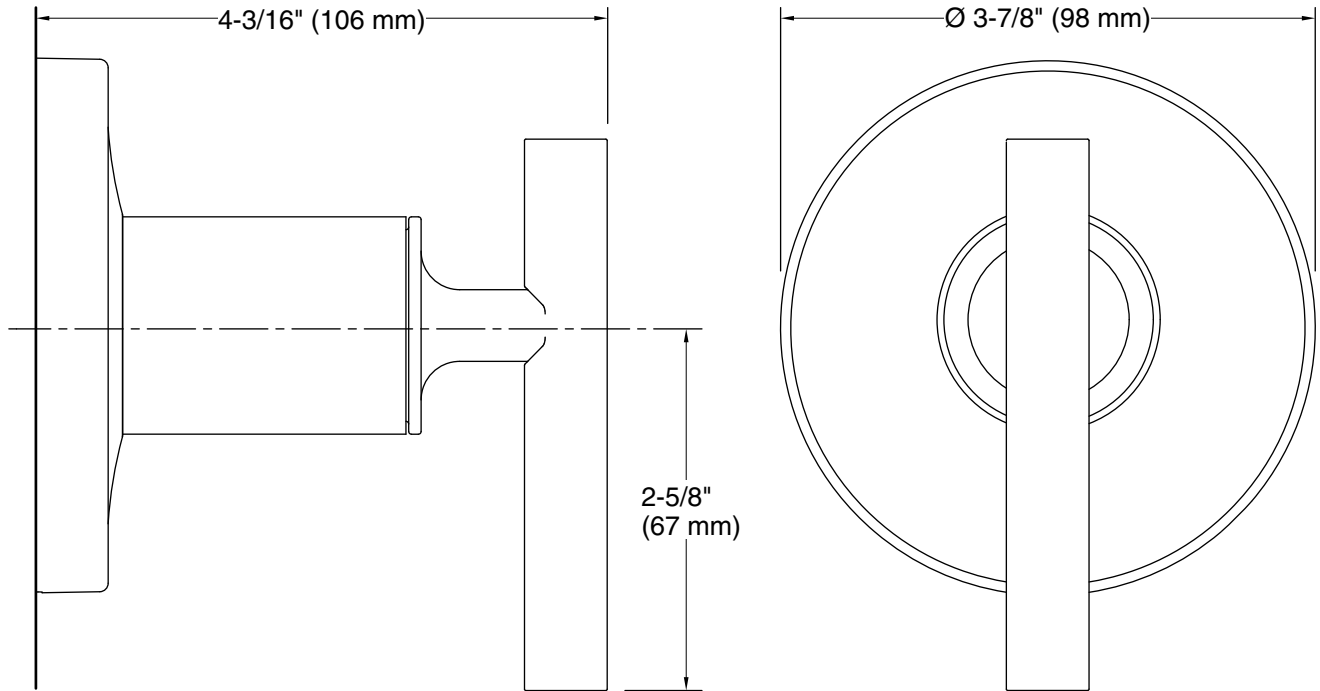

Technical Information

All product dimensions are nominal.

Notes

Install this product according to the installation instructions.

ADA, OBC, CSA B651 compliant when installed to the specific requirements of these regulations.