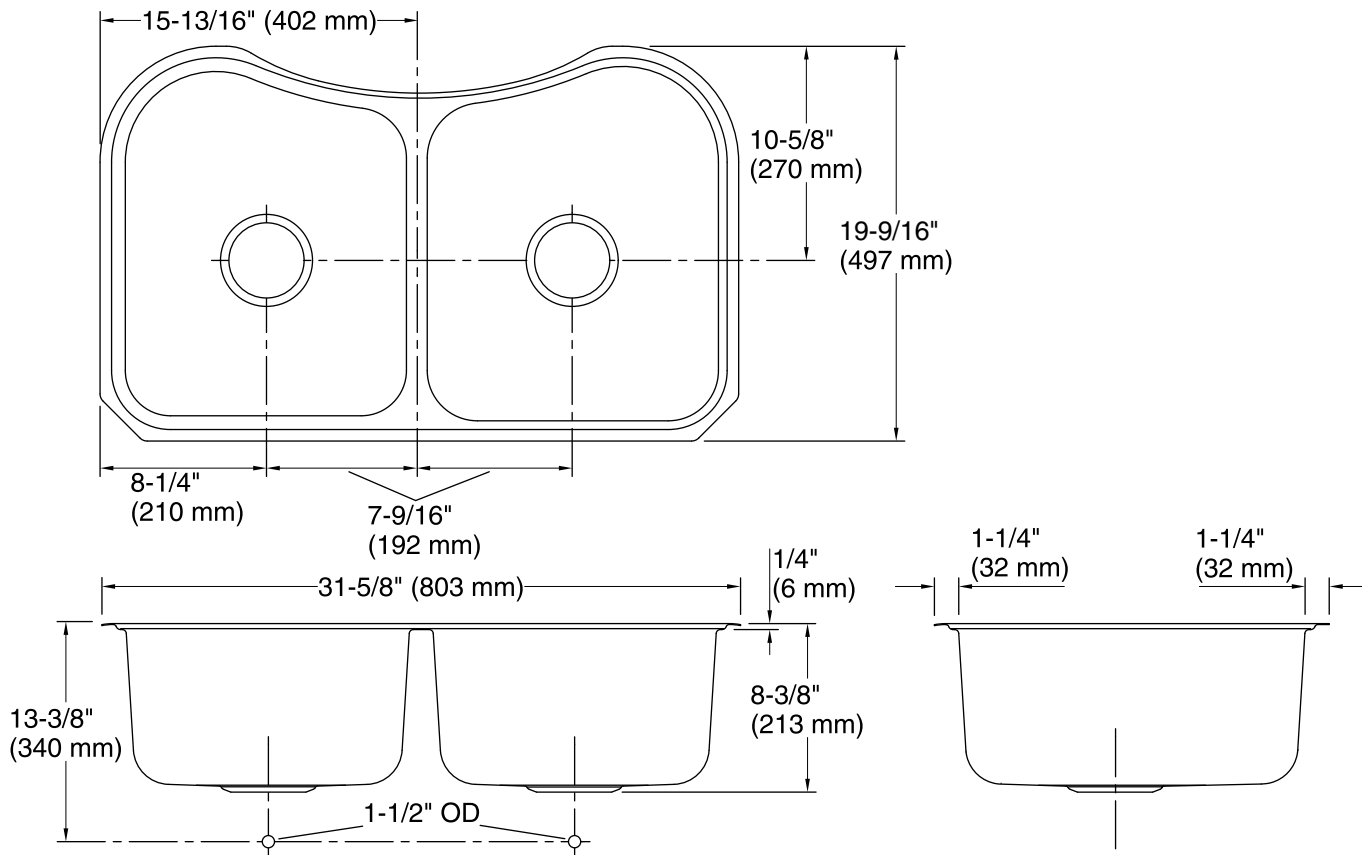

Features

- 36-inch minimum base cabinet width.
- 18-gauge stainless steel.
- Under-mount.
- Double (equal) bowl.
- 8" (203 mm) deep bowls.
- SilentShield® sound-absorption technology offers quieter performance.
- 31-5/8" (803 mm) x 19-9/16" (497 mm)
- Strainer not included.

See website for detailed warranty information.

Technical Information

All product dimensions are nominal.

Bowl configuration: Double equal
 Installation: Under-mount
 Bowl area (Left): Length: 13-15/16" (354 mm)
 Width: 17-1/16" (433 mm)
 Bowl depth: 8" (203 mm)
 Drain hole: 3-5/8" (92 mm)
 Template: 1131500-7, required, included