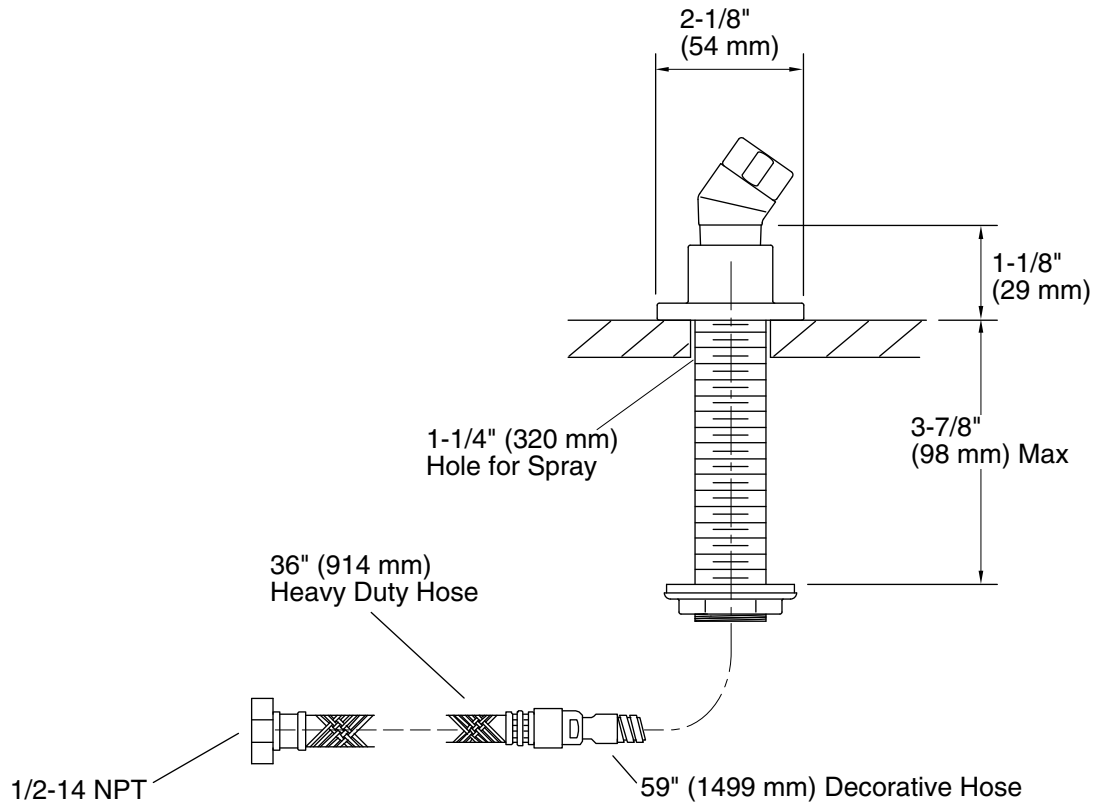

Features

- Includes Polished Chrome handshower hose.
- For use with a handshower (sold separately).
- Coordinates with Purist® and Stillness® faucets and accessories.

Material

- Brass.
- KOHLER finishes resist corrosion and tarnishing.

Installation

- Deck- or bath-mount.

Recommended Products/Accessories

K-23723 Faucet cleaner

Codes/Standards

ASME A112.18.1/CSA B125.1

KOHLER® Faucet Lifetime Limited Warranty

See website for detailed warranty information.

Technical Information

All product dimensions are nominal.

Notes

Install this product according to the installation guide.