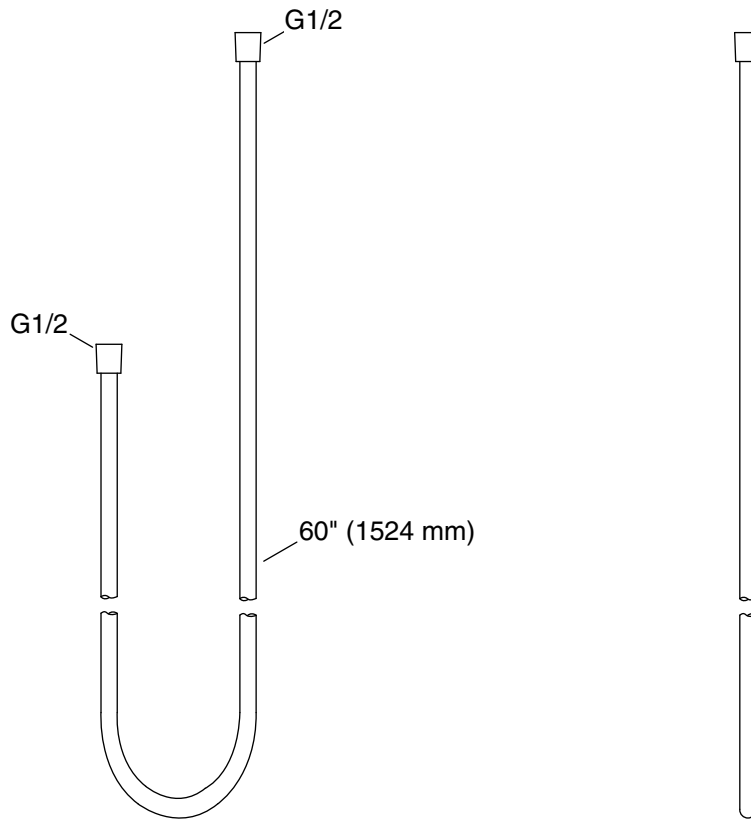

Features

- 60" (1524 mm) hose length.
- Swivel base helps reach target areas.
- For use with a handshower (sold separately).
- Finish-matched hose fittings.

Material

- Hose is a durable, flexible polymer blend with soft-touch finish for a hassle-free drape.
- Brass thread connection.
- KOHLER finishes resist corrosion and tarnishing.

BN Vibrant® Brushed Nickel

BL Matte Black

Technical Information

All product dimensions are nominal.

Notes

ADA, OBC compliant when installed to the specific requirements of these regulations.