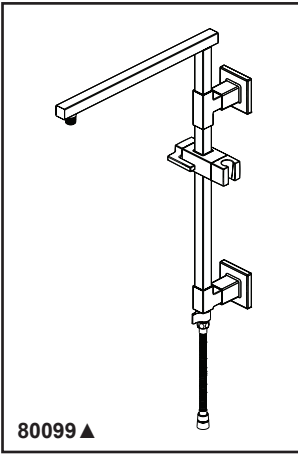

## SHOWER COLUMN

### ■ Less Handshower and Showerhead

80099▲

Submitted Model No.: \_\_\_\_\_

Specific Features: \_\_\_\_\_

▲ Designate proper finish suffix

### STANDARD SPECIFICATIONS

- 18" Euro Square Shower Column. All metal construction.
- 15" overhead shower arm
- 6 1/2" of height above water inlet
- Optional RP100923▲ provides 6" of additional overhead shower arm height
- 60" - 82" stretchable metal hose
- Integrated hose supply, no need for separate wall elbow
- Sliding metal handshower mount easily adjusts the height and angle of the handshower
- 3-function diverter at the base of the column allows for single or shared operation of the showerhead and handshower
- Showerhead and handshower sold separately to allow for customization
- If needed, column can retrofit into an existing shower arm without requiring modification to the in-wall plumbing
- Shower column should not to be used as a grab bar
- Extension Kit & Lower Flow Rate Options:
  - Optional RP100922 extension kit extends rough installation up to 1".
  - Optional RP101264 limits flow of single and shared operation to 1.75 gpm @ 80 psi, 6.6 L/min @ 550 kPa
  - Optional RP101265 extension kit extends rough installation up to 1" AND limits flow of single and shared operation to 1.75 gpm @ 80 psi, 6.6 L/min @ 550 kPa