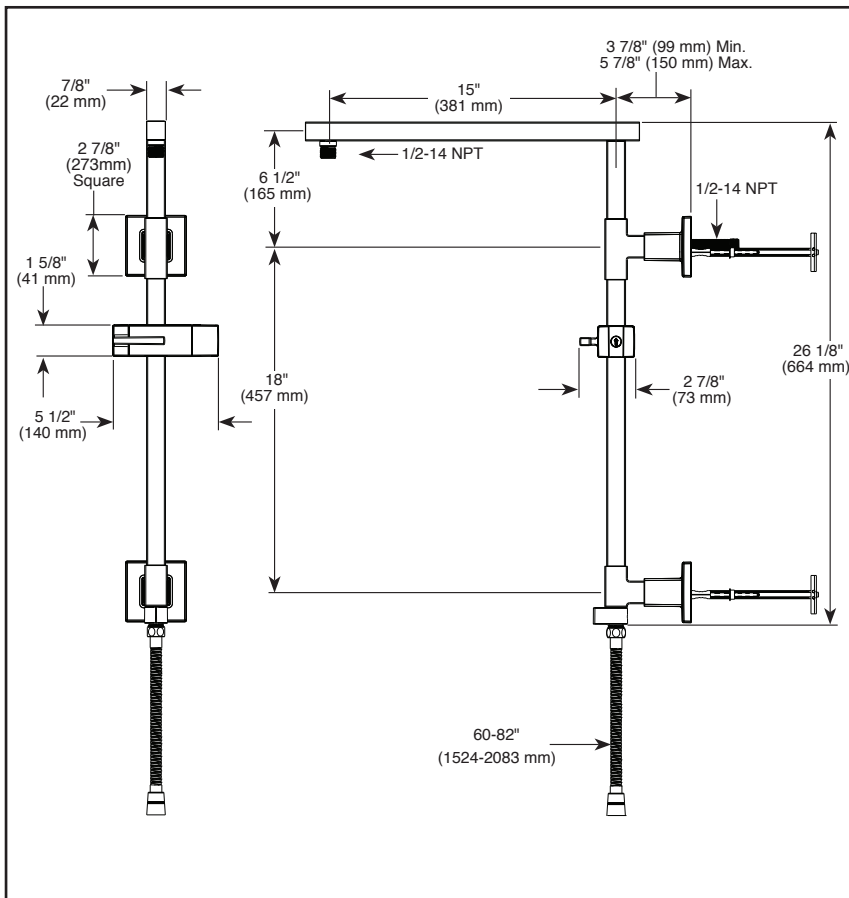

## SHOWER COLUMN

### ■ Less Handshower and Showerhead

80099▲

Submitted Model No.: \_\_\_\_\_

Specific Features: \_\_\_\_\_

▲ Designate proper finish suffix

### STANDARD SPECIFICATIONS

- 18" Euro Square Shower Column. All metal construction.
- 15" overhead shower arm
- 6 1/2" of height above water inlet
- Optional RP100923▲ provides 6" of additional overhead shower arm height
- 60" - 82" stretchable metal hose
- Integrated hose supply, no need for separate wall elbow
- Sliding metal handshower mount easily adjusts the height and angle of the handshower
- 3-function diverter at the base of the column allows for single or shared operation of the showerhead and handshower
- Showerhead and handshower sold separately to allow for customization
- If needed, column can retrofit into an existing shower arm without requiring modification to the in-wall plumbing
- Shower column should not to be used as a grab bar
- Extension Kit & Lower Flow Rate Options:
  - Optional RP100922 extension kit extends rough installation up to 1".
  - Optional RP101264 limits flow of single and shared operation to 1.75 gpm @ 80 psi, 6.6 L/min @ 550 kPa
  - Optional RP101265 extension kit extends rough installation up to 1" AND limits flow of single and shared operation to 1.75 gpm @ 80 psi, 6.6 L/min @ 550 kPa