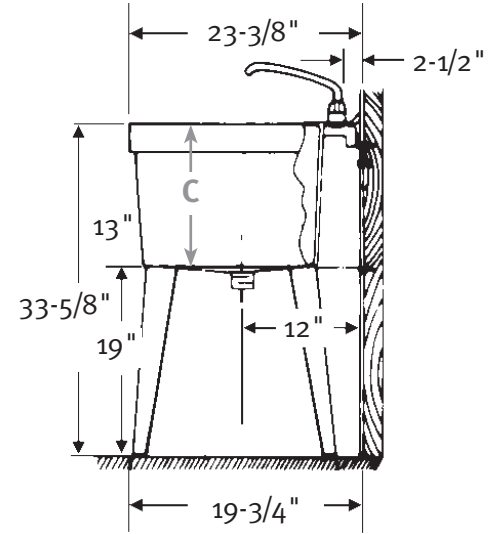

MF-2F Floor Model

- 44-gallon capacity (166L)
- Four legs
- Pre-marked 4" centers but not drilled
- Drain included
- Molded-in wash board

MF-2F Floor Model
23-3/8" D x 45-3/8" W
(594 mm x 1153 mm)
A 22", B 19-1/8", C 13-5/8"

MF-2W Wall Mounted Model

- 44-gallon capacity (166L)
- Wall-bracket assembly
- 4" centers are marked but not drilled
- Drain included
- Molded-in wash board

SPECIFICATIONS

MF-2F & MF-2W Veritek® Double Laundry Tubs

Model	Part	Nominal Dimensions	Ship Wt. Lb.	Ship FedEx	Carton Dims. In.	Cu. Ft.
MF-2F Floor Model	MF20000FM	23-3/8" D x 45-3/8" W (594 mm x 1153 mm)	49	FedEx	47 x 24 x 18	11.75
MF-2W Wall Model	MF20000WM	23-3/8" D x 45-3/8" W (594 mm x 1153 mm)	49	FedEx	47 x 24 x 18	11.75