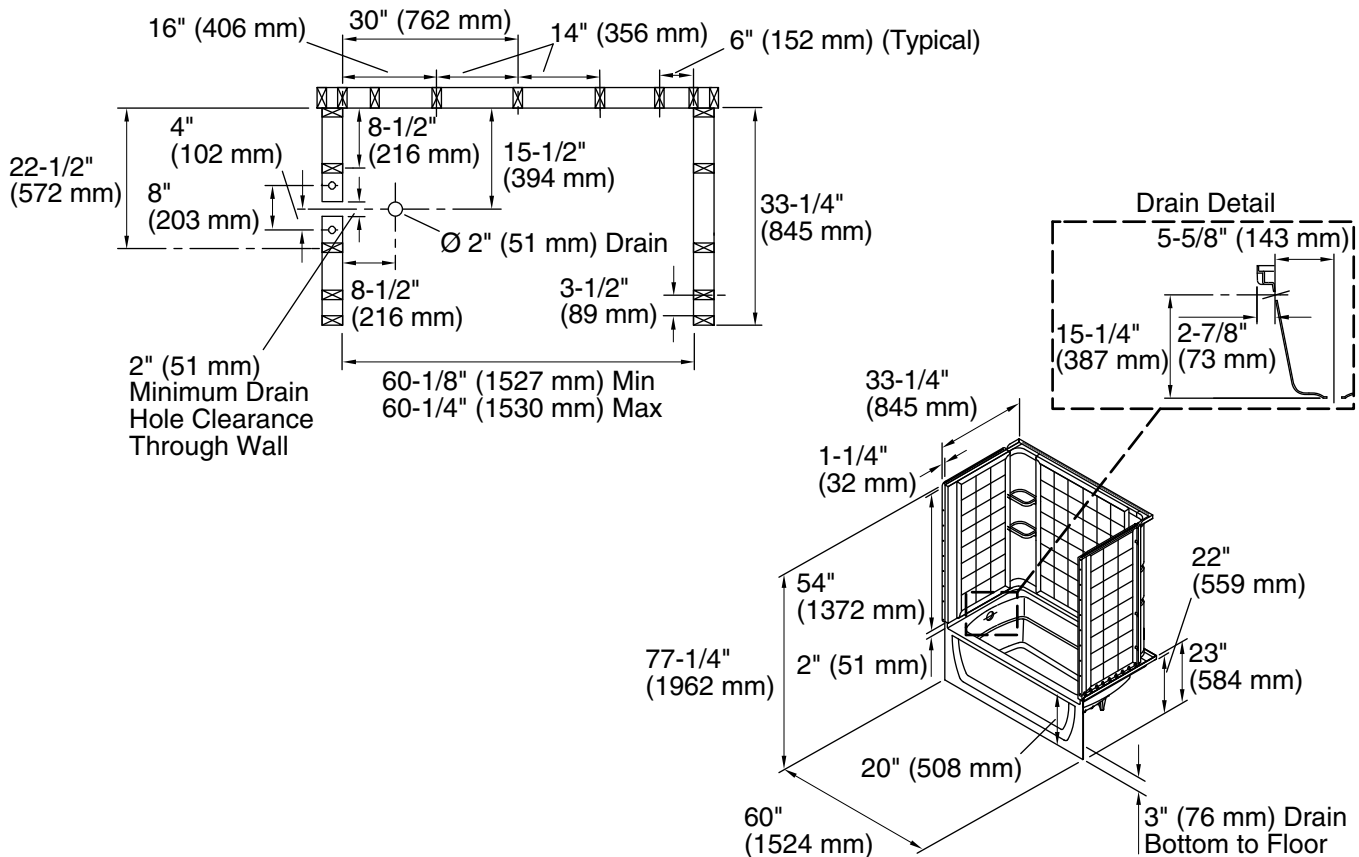

Ensemble™

60" x 32" AFD tile bath/shower
71120112

Features

- 20" apron.
- Tongue-and-groove walls with snap-together installation.
- Tile look.
- Corner shelves.
- 3" drain-to-floor clearance for above-floor drain installation.

K-23726 Drain treatment
K-23733 Vikrell® cleaner

Included Components

Product consists of:

71124100 60" x 33-1/4" tile bath/shower wall set
71121112 60" x 32" AFD bath

Codes/Standards

CSA B45.5/IAPMO Z124
ASTM E162
ASTM E662
HUD, UM Bulletin 73

8-22-2020 12:51 - US

Technical Information

All product dimensions are nominal.

Installation:	Three-wall alcove
Drain location:	Left
Basin area, bottom:	42" x 20" (1067 mm x 508 mm)
Basin area, top:	54" x 26" (1372 mm x 660 mm)
Water depth:	13" (330 mm)
Water capacity:	51 gal (193.1 L)
Minimum flat for door:	3" (76 mm)
Maximum door height:	55-1/2" (1410 mm)
Maximum door width:	57-11/16" (1465 mm)