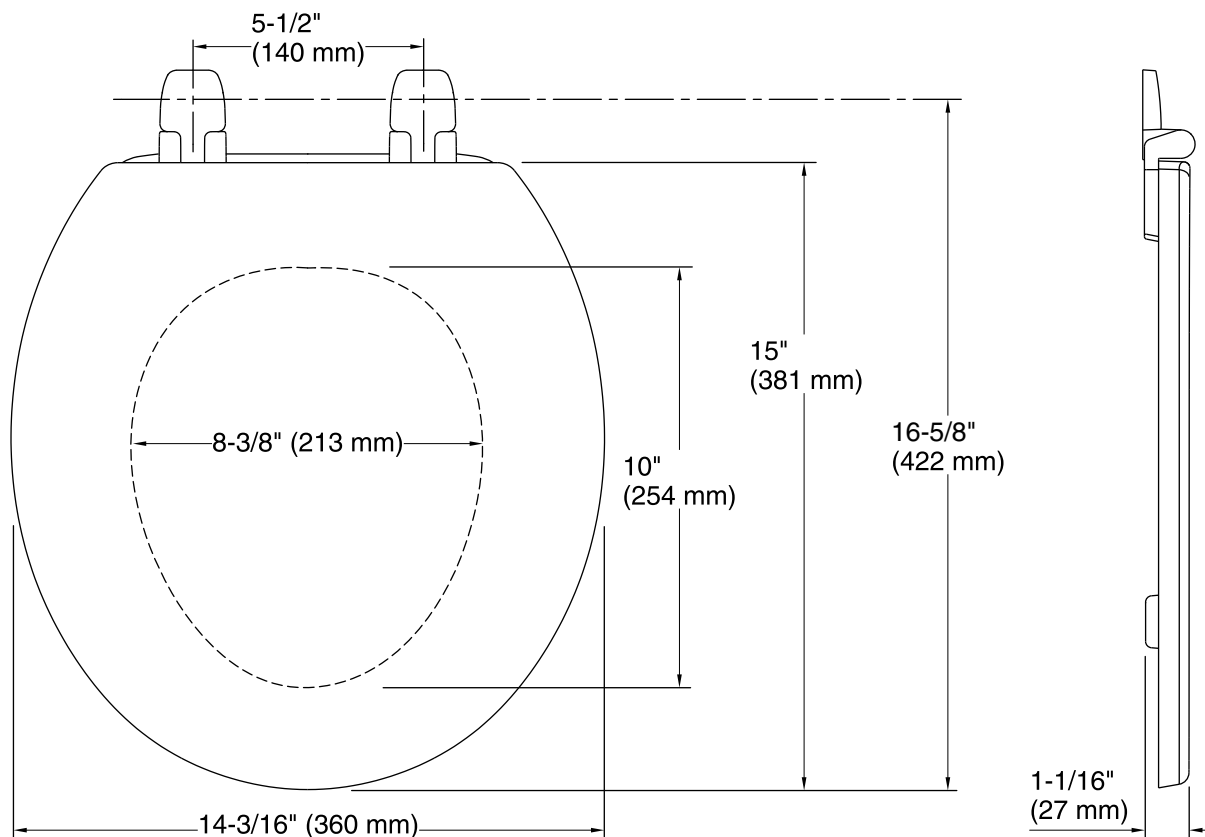

### Technical Information

All product dimensions are nominal.

Seat shape type: Round-front

Seat front type: Closed-front

Seat-mounting holes: 5-1/2" (140 mm)