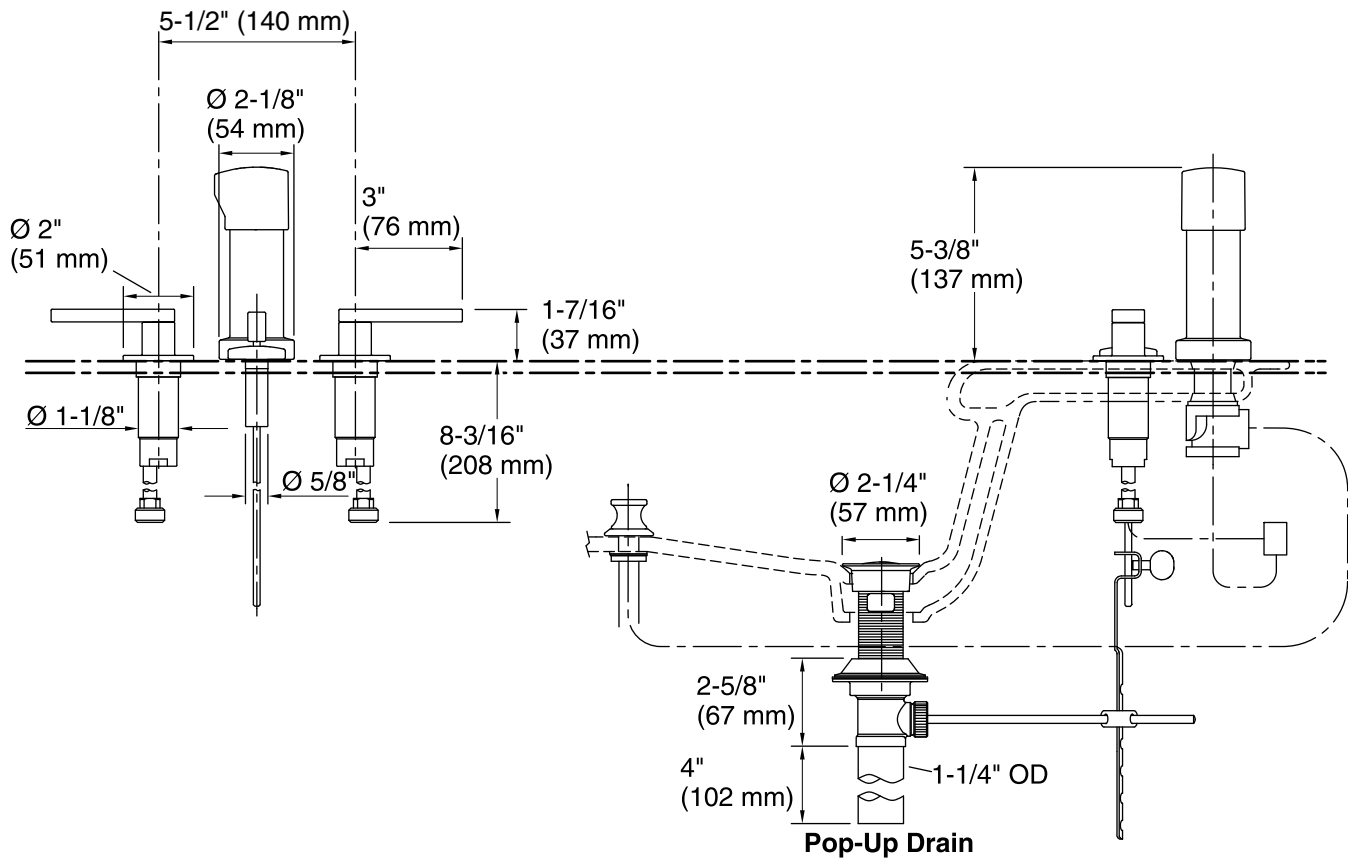

Color	Code	Description
	CP	Polished Chrome
	TT	Titanium

Technical Information

All product dimensions are nominal.

Drain tailpiece included: Yes

Notes

Install this product according to the installation guide.