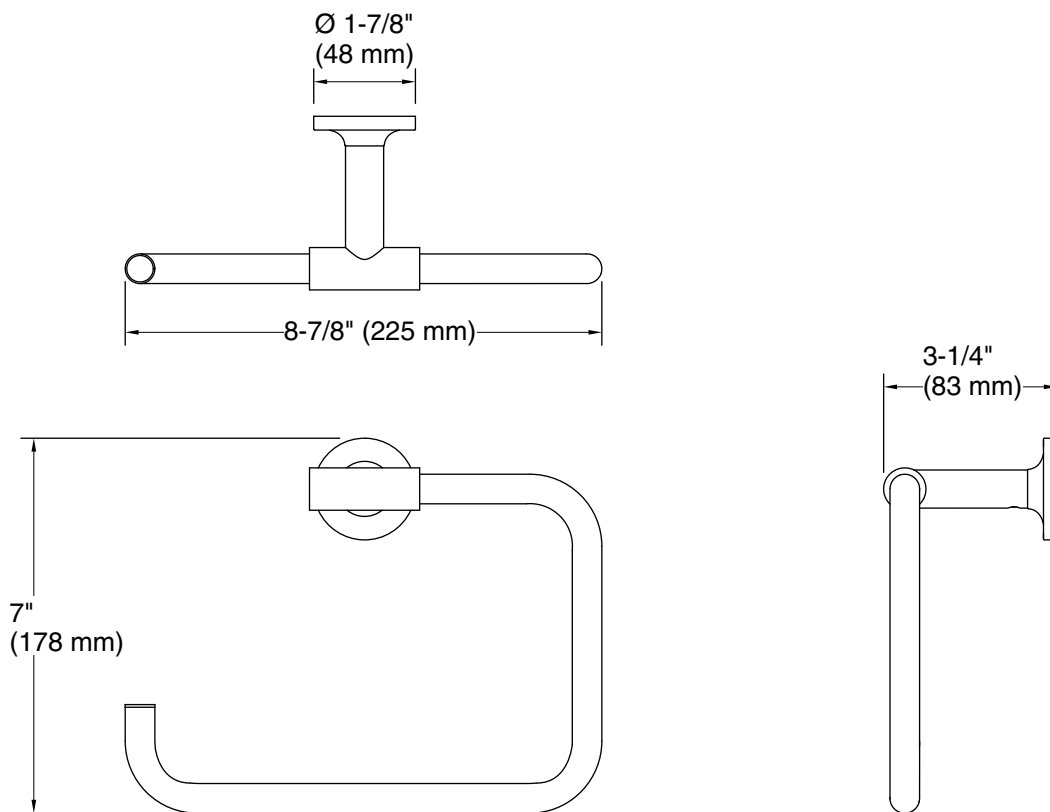

Technical Information

All product dimensions are nominal.

Material: Metal

Notes

Install this product according to the installation guide.