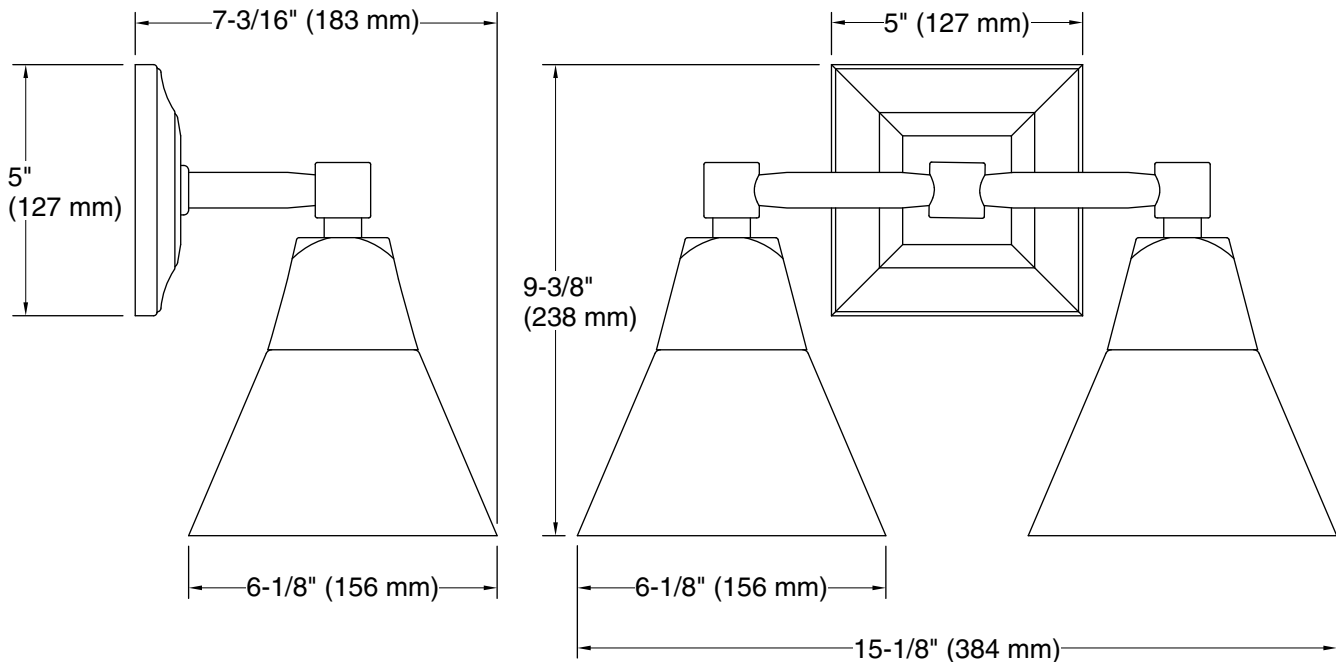

Required Electrical Service

One circuit required.

Lights: 120 V, 60 Hz

Technical Information

All product dimensions are nominal.

Installation Type: Wall-mount

Material: Brass

Number of Lights: 2

Lighting Type: Socket-based

Socket Type: E-26 Medium

Number of Shades: 2

Shade Type: Glass - frosted

Electrical component rating: Socket Rating: 60 Hz, 60 W, 1600 Lumens, 3000K