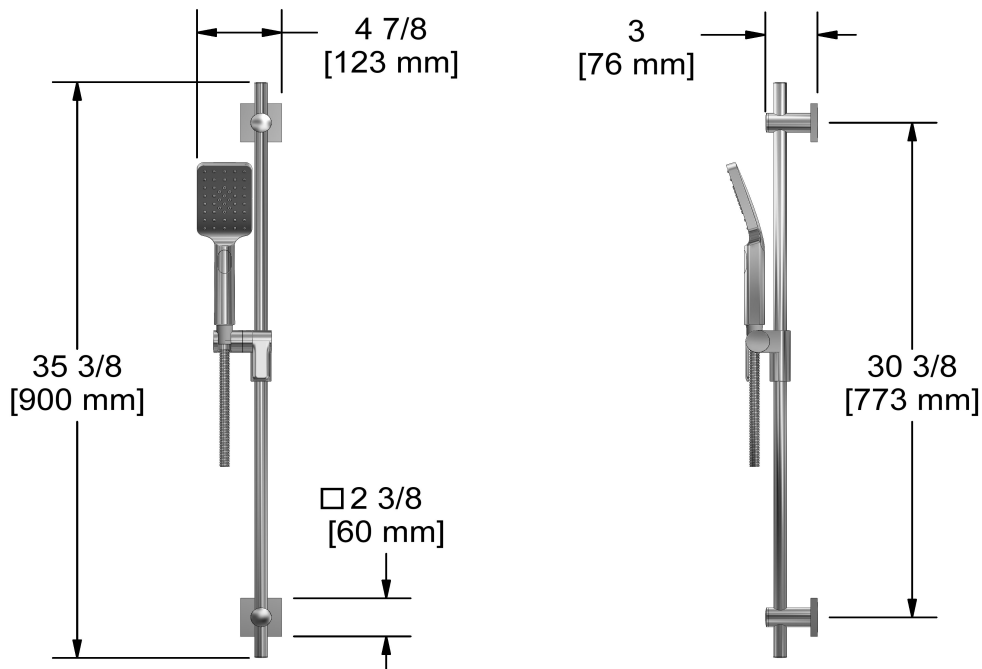

Certifications

- CSA B125.1
- ASME A112.18.1
- CMR248 Approval

Sizes, models and finishes may differ from those presented.

Warranty

This **Riobel Inc.** product you have purchased carries a Limited Lifetime Warranty on the chrome, PVD finish, blacks and all working parts and is guaranteed from the initial purchase date against all manufacturing defects. All other finishes, including plastic components, are guaranteed for one year. All electric and/or electronic parts are covered by a 5-year limited warranty.

Customer Service

Ontario, West Canada : 888-287-5354 Quebec, Maritimes, United States : 866-473-8442