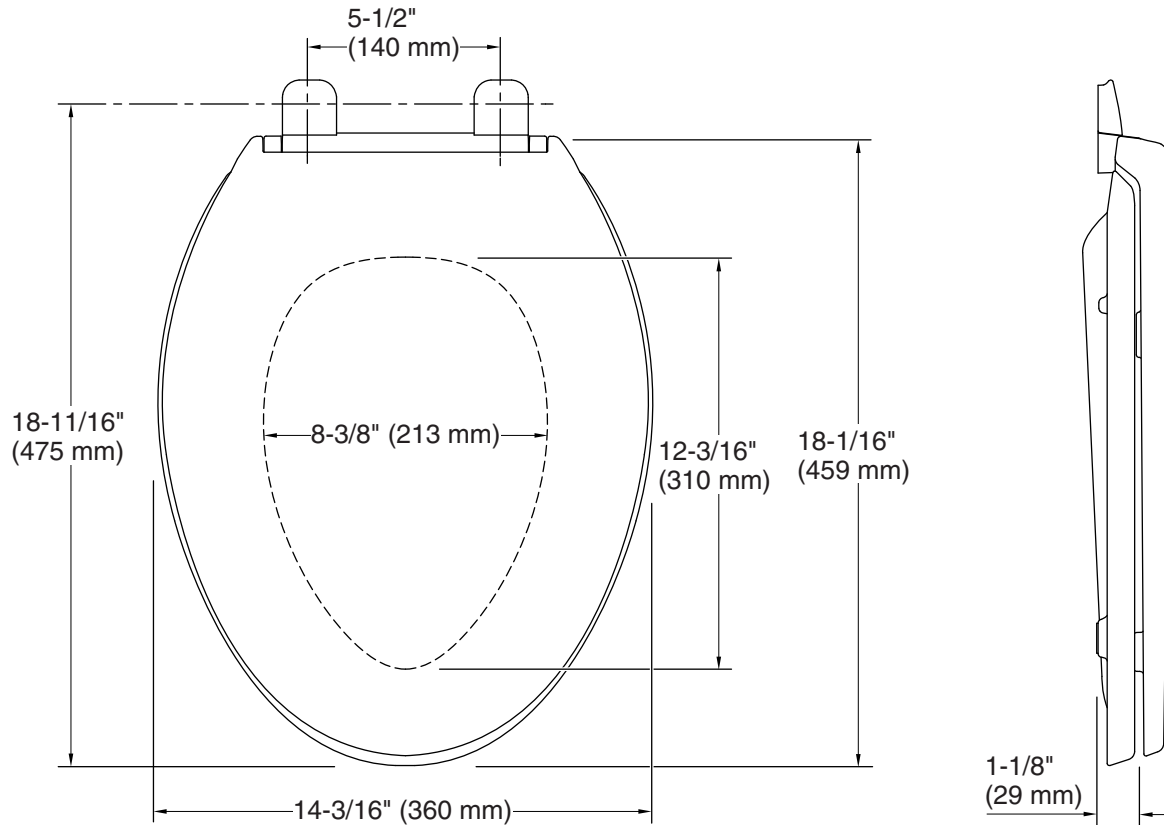

### Technical Information

All product dimensions are nominal.

Seat shape type: Elongated  
Seat front type: Closed-front  
Seat-mounting holes: 5-1/2" (140 mm)