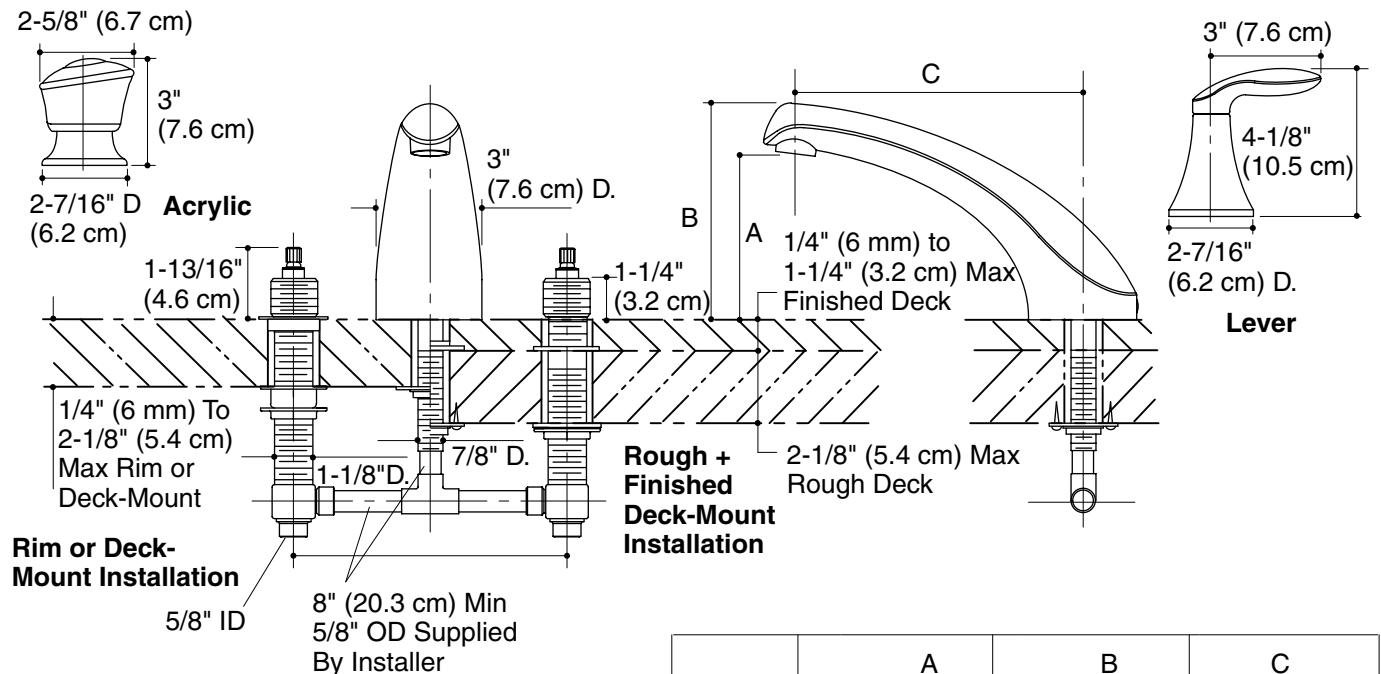

Features

- Brass construction
- Bath- or deck-mount
- 5-1/2" (14 cm) or 8" (20.3 cm) non-diverter spouts with slip-fit connection
- Acrylic or lever handles

**BATH FAUCET TRIM
K-T15290
ALSO K-T15294**

Codes/Standards Applicable

Product Specification

Two-handle bath- or deck-mount high-flow bath faucet trim shall be of brass construction. Product shall include a 5-1/2" (14 cm) or an 8" (20.3 cm) non-diverter spout with slip-fit connection. Product shall include acrylic or lever handles. Bath faucet trim shall be Kohler Model K-T_____ - _____ - _____ and valve system shall be Kohler Model K-_____ - _____ - NA.

Installation Notes

Install this product according to the installation guide.

	A	B	C
K-T15290	4-5/8" (11.7 cm)	6" (15.2 cm)	8" (20.3 cm)
K-T15294	3-1/2" (8.9 cm)	4-7/8" (12.4 cm)	5-1/2" (14 cm)

Product Diagram