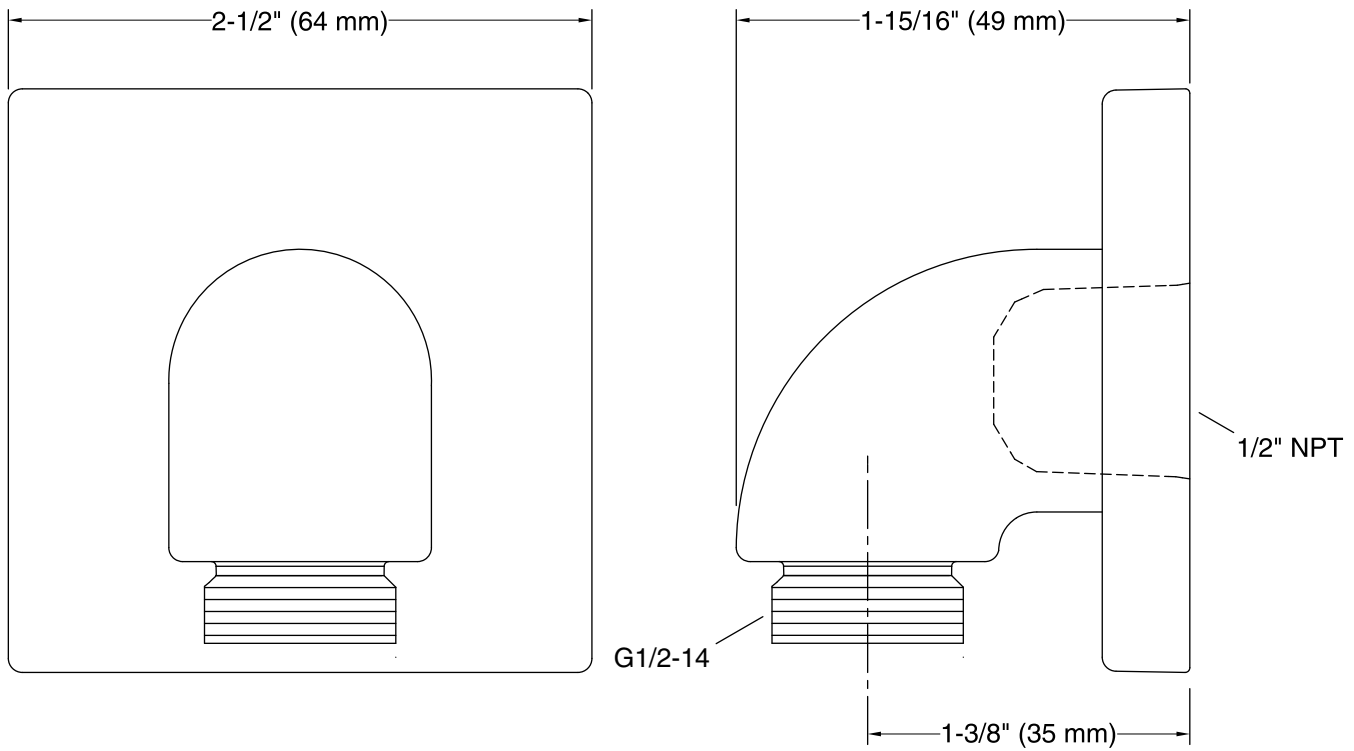

Features

- For use with a handshower and hose (sold separately).
- Coordinates with Loure faucets and accessories.
- Includes check valve for backflow prevention.

Material

- Brass construction.
- KOHLER finishes resist corrosion and tarnishing.

Color	Code	Description
	CP	Polished Chrome
	SN	Vibrant® Polished Nickel
	BN	Vibrant® Brushed Nickel

Technical Information

All product dimensions are nominal.

Drain included: No

Notes

Install this product according to the installation instructions.