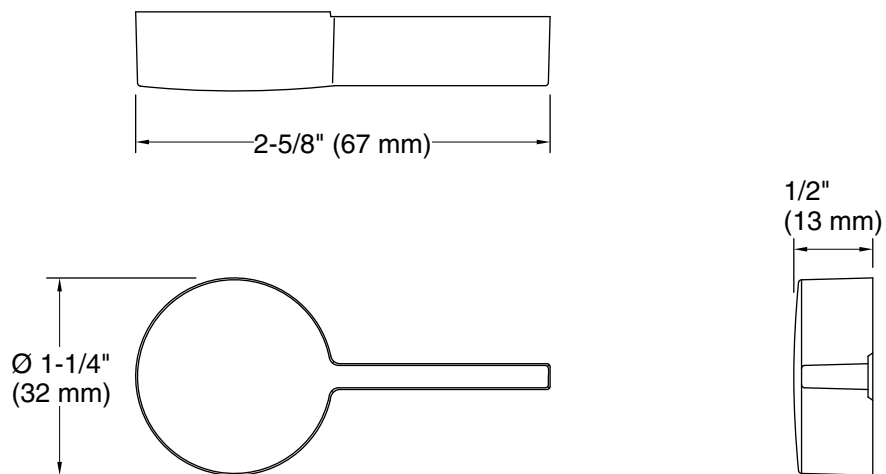

Technical Information

All product dimensions are nominal.

Installation Type: Surface-mount

Material: Zinc

Notes

Install this product according to the installation instructions.