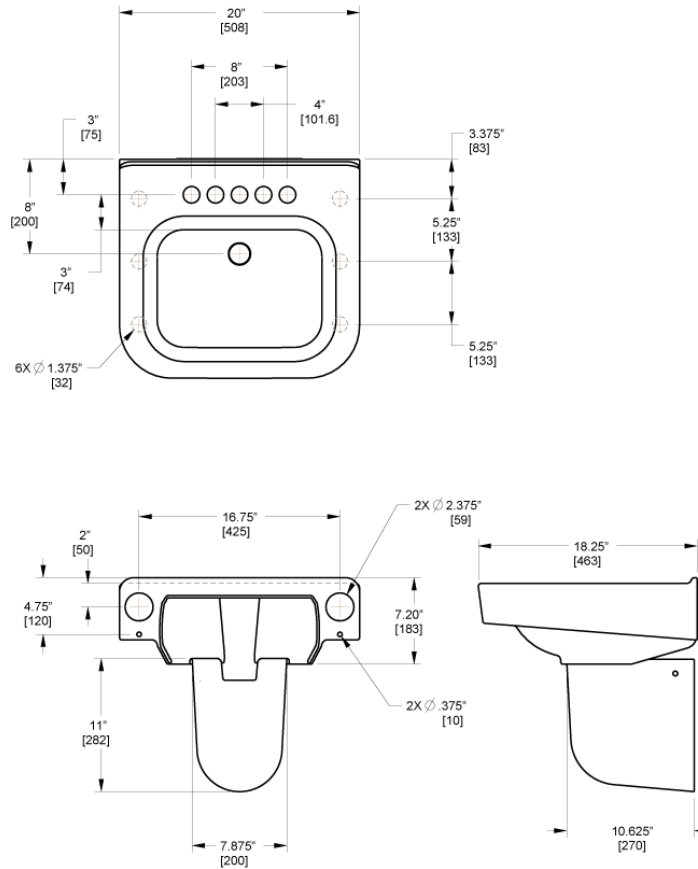

CODE NUMBER

3873006

DESCRIPTION

Vitreous China Wall-Mounted Ledgeback Lavatory.

DETAILS

- Centerset: 4"
- Nominal Dimensions: 18" x 20" x 7 ½" (457 x 508 x 183mm)

FEATURES

- White Vitreous China
- Wall mounted, ledgeback
- Rear overflow
- 4" (102mm) centerset
- Carrier not included
- Mounting hardware included
- 20" x 18¾" (508 mm x 463 mm)

OPTIONAL CERAMIC SHROUD

- White Vitreous China
- 7¾" x 10 ½" x 9¾" (197 mm x 267 mm x 248 mm)
- Mounting hardware included
- Must be specified separately Model SS-27, code 0387678

DOWNLOADS

- [Wall-Hung Ledgeback Lavatory with Optional Shroud Installation](#)
- [Vitreous China Lavatories Repair and Maintenance Guide](#)
- [Additional Downloads](#)

ROUGH-IN**COMPLIANCES & CERTIFICATIONS**

(ADA Compliant, cUPC Certified, UPC Certified)

NOTES

All information contained within this document subject to change without notice.

All vitreous china dimensions shown in these drawings are nominal and not to scale. Dimensions can vary within the tolerances established in the governing ASME A112.19.2/CSA B45.1 standard. It is important to consider this when planning rough-in and plumbing layouts.

Lavatory does not meet ADA requirements when optional ceramic shroud is used.

WARRANTY[View Warranty Information](#)

Sloan 10500 Seymour Ave, Franklin Park, IL 60131
 Phone: 800.982.5839 • Fax: 800.447.8329 • sloan.com