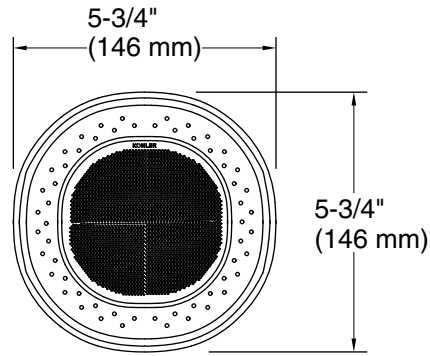

Technical Information

All product dimensions are nominal.

Power source: Battery - DC, included

Electrical component rating: Speaker: 10 W

Amplifier channels: 1 at 10 W per channel

Charge voltage: USB 5 V

Charge time: 3 hours

Usage time: 9 hours

Bluetooth® range: 32.8 ft (0.8 m)

Bluetooth® version: 5.0

Max. Ambient temp: 140°F (60°C)

Signal to noise ratio: >70 dB

Showerhead/Body Spray:

Rated maximum flow: 2.5 gal/min (9.5 l/min)

Pressure: 80 psi (5.5 bar)

Notes

Install this product according to the installation instructions.

Follow local building electrical codes.

A Bluetooth® wireless device is required to stream music.

For use with automatic compensating valves rated at 2.00 gal/min (7.6 L./min) or less.