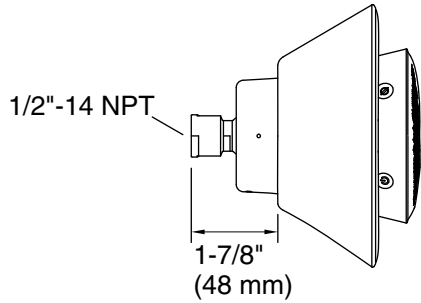

Technical Information

All product dimensions are nominal.

Power source: Battery - DC, included

Electrical component rating: Speaker: 10 W

Amplifier channels: 1 at 10 W per channel

Charge voltage: USB 5 V

Charge time: 3 hours

Usage time: 9 hours

Bluetooth® range: 32.8 ft (0.8 m)

Bluetooth® version: 5.0

Max. Ambient temp: 140°F (60°C)

Signal to noise ratio: >70 dB

Showerhead/Body Spray:

Rated maximum flow: 2.5 gal/min (9.5 l/min)

Pressure: 80 psi (5.5 bar)

Notes

Install this product according to the installation instructions.

Follow local building electrical codes.

A Bluetooth® wireless device is required to stream music.

For use with automatic compensating valves rated at 2.00 gal/min (7.6 L./min) or less.