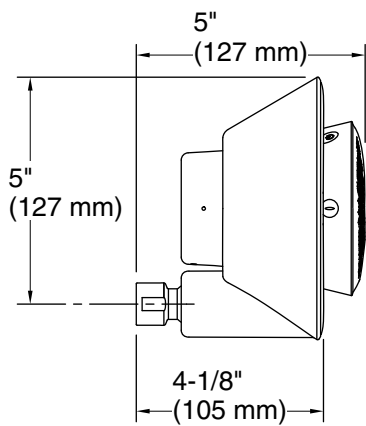

Technical Information

All product dimensions are nominal.

Power source: Battery - DC, included

Electrical component rating: Speaker: 10 W

Amplifier channels: 1 at 10 W per channel

Charge voltage: USB 5 V

Charge time: 3 hours

Usage time: 9 hours

Bluetooth® range: 32.8 ft (0.8 m)

Bluetooth® version: 5.0

Max. Ambient temp: 140°F (60°C)

Signal to noise ratio: >70 dB

Showerhead/Body Spray:

Rated maximum flow: 2.5 gal/min (9.5 l/min)

Pressure: 80 psi (5.5 bar)

Notes

Install this product according to the installation instructions.

Follow local building electrical codes.

A Bluetooth® wireless device is required to stream music.

For use with automatic compensating valves rated at 2.00 gal/min (7.6 L./min) or less.