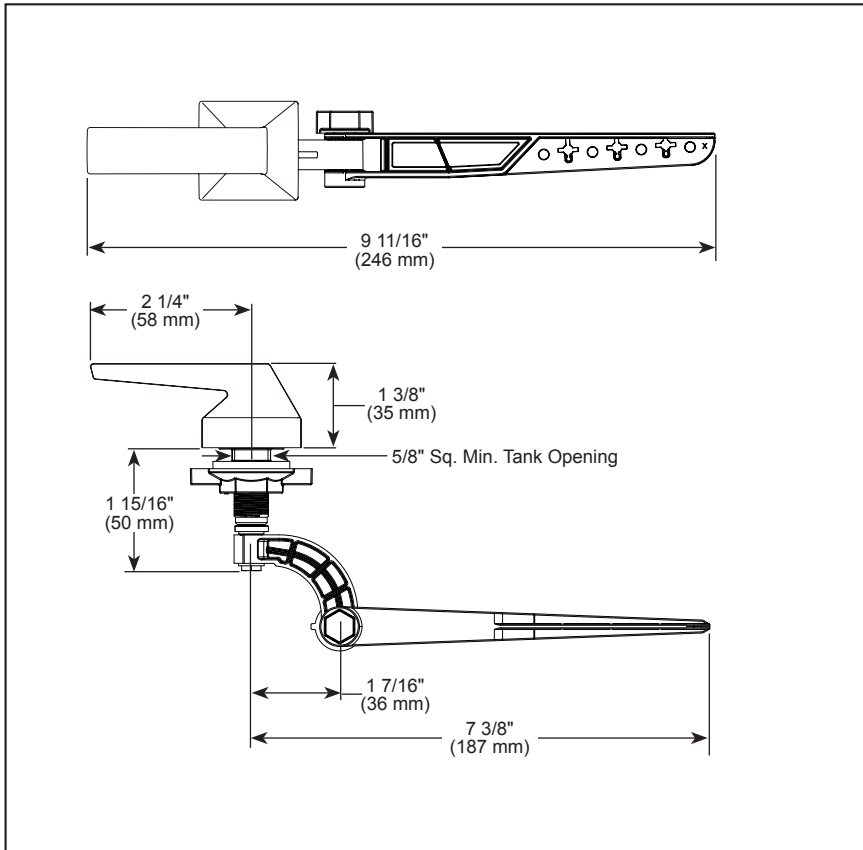

see what Delta can do™

ACCESSORIES

- Trillian® Bath Collection
- Universal Tank Lever

STANDARD SPECIFICATIONS:

- Installation instructions included with product
- Universal left front, left side, or right side mount tank lever

WARRANTY

- Parts and Finish – Lifetime limited warranty; or for commercial purchasers, 10 years for multi-family residential (apartments and condominiums) and 5 years for all other commercial uses, in each case from the date the product is received by the original purchaser or their authorized representative (installation contractor, etc.).
- Please go to www.deltafaucet.com for the complete details of our limited warranty.

▲ Designate Proper Finish Suffix

Delta Faucet Company reserves the right (1) to make changes in specifications and materials, and (2) to change or discontinue models, both without notice or obligation. Dimensions are for reference only. See current full-line price book or www.deltafaucet.com for finish options and product availability.

DSP-A-74360 Rev. C

Delta Faucet Company

55 E. 111th Street, Carmel, IN 46280
350 South Edgeware Road, St. Thomas, ON N5P 4L1
© 2025 Delta Faucet Company