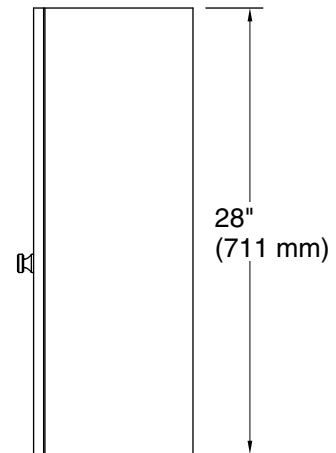

Beauxline™
24" x 28" wall cabinet
K-33533-ASB

Features

- Open shelf offers easy access to storage, while interior shelf provides ample space for extra toilet paper
- Three-way adjustable slow-close door hinges for easy cabinet access
- Finish-matched 10"-deep cabinet interior
- Customize your storage with optional accessories such as floor liners, drawer organizers, and perfectly sized containers (sold separately)
- Coordinates with K-33534 upgraded hardware finishes (sold separately)

| | | |
|---|-----|------------|
|  | 0 | White |
|  | 1WX | Grey Slate |

Technical Information

All product dimensions are nominal.

Notes

Install this product according to the installation instructions.