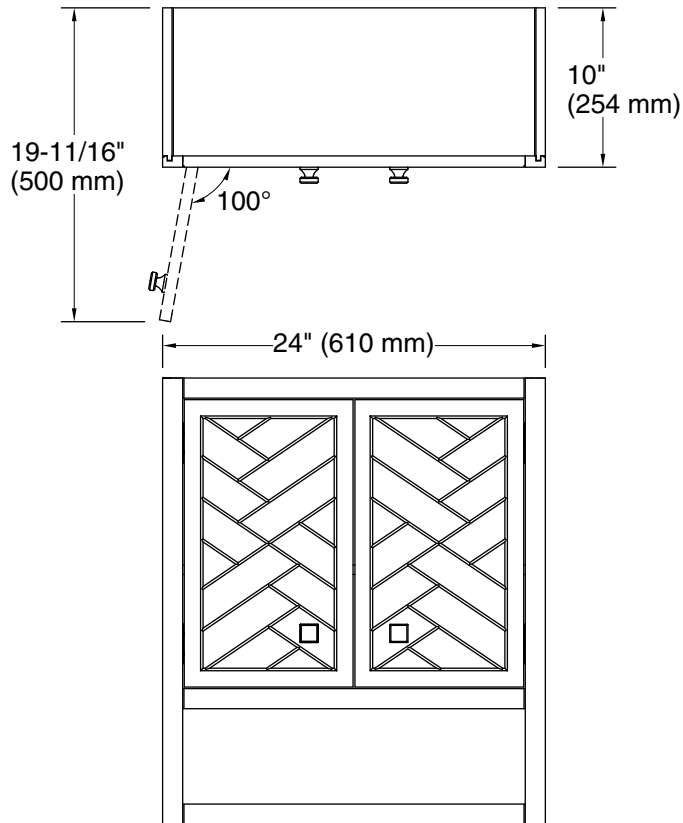

Beauxline™
24" x 28" wall cabinet
K-33533-ASB

Features

- Open shelf offers easy access to storage, while interior shelf provides ample space for extra toilet paper
- Three-way adjustable slow-close door hinges for easy cabinet access
- Finish-matched 10"-deep cabinet interior
- Customize your storage with optional accessories such as floor liners, drawer organizers, and perfectly sized containers (sold separately)
- Coordinates with K-33534 upgraded hardware finishes (sold separately)

| | | |
|---|-----|------------|
|  | 0 | White |
|  | 1WX | Grey Slate |

Technical Information

All product dimensions are nominal.

Notes

Install this product according to the installation instructions.