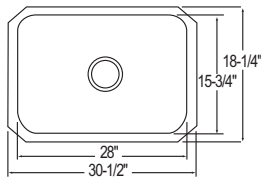

High Quality Undermount Sinks

DAYTON[®] PREMIUM

DAYTON[®]

DPMSR12722

DPMSR12722 (Shown)
DPMSR12722PD

BOWL DEPTH: 8"

DSESR12722

DSESR12722

BOWL DEPTH: 8"

DXUH2816

DXUH2816

BOWL DEPTH: 8"

DXUH2416

DXUH2416

BOWL DEPTH: 8"

**1/2" sink reveal required for proper fit