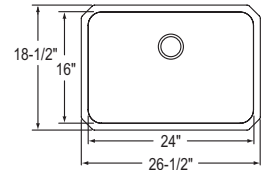

High Quality Undermount Sinks

DAYTON[®] PREMIUM

DAYTON[®]

DPMSR12722

DPMSR12722 (Shown)
DPMSR12722PD

BOWL DEPTH: 8"

DSESR12722

DSESR12722

BOWL DEPTH: 8"

DXUH2816

DXUH2816

BOWL DEPTH: 8"

DXUH2416

DXUH2416

BOWL DEPTH: 8"

**1/2" sink reveal required for proper fit

Model Number	Gauge	Overall Size		Cutout in Countertop	Min. Cabinet Size	Master Pack	Optional Accessories (Kit accessories are marked as "Included")			
		L	W				Cutting Board	Rinsing Basket	Bottom Grid	Drain
DXUH2816	18	30½	18¾	Download DXF file from elkay.com	33	1	CB1516**	LKWERBSS LKWUCSS Utensil Caddy	GBG2816SS	D1125
Slim Rim Universal Mount DPMSR12722	20	27	22	Download DXF file from elkay.com	30	1	CB1713 CBS1316	LKWRB2416SS LKWERBSS LKWUCSS Utensil Caddy	GBG2416SS	D1125
With Perfect Drain DPMSR12722PD										LKPD1 Included
Slim Rim Universal Mount DSESR12722	20	27	22	Download DXF file from elkay.com	30	1	CBR1713 CBS1316	LKWRB2416SS LKWERBSS LKWUCSS Utensil Caddy	GBG2416SS	D1125
DXUH2416	18	26½	18½	Download DXF file from elkay.com	30	1	CBR1713 CBS1316**	LKWRB2416SS LKWERBSS LKWUCSS Utensil Caddy	GBG2416SS	D1125