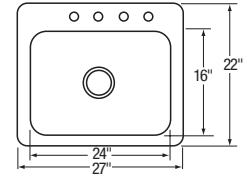

High Quality Undermount Sinks

DAYTON[®] PREMIUM

DAYTON[®]

DPMSR12722

DPMSR12722 (Shown)
DPMSR12722PD

BOWL DEPTH: 8"

DSESR12722

DSESR12722

BOWL DEPTH: 8"

DXUH2816

DXUH2816

BOWL DEPTH: 8"

DXUH2416

DXUH2416

BOWL DEPTH: 8"

**1/2" sink reveal required for proper fit

Model Number	Gauge	Overall Size		Cutout in Countertop	Min. Cabinet Size	Master Pack	Optional Accessories (Kit accessories are marked as "Included")			
		L	W				Cutting Board	Rinsing Basket	Bottom Grid	Drain
DXUH2816	18	30½	18¾	Download DXF file from elkay.com	33	1	CB1516**	LKWERBSS LKWUCSS Utensil Caddy	GBG2816SS	D1125
Slim Rim Universal Mount DPMSR12722	20	27	22	Download DXF file from elkay.com	30	1	CB1713 CBS1316	LKWRB2416SS LKWERBSS LKWUCSS Utensil Caddy	GBG2416SS	D1125
With Perfect Drain DPMSR12722PD										LKPD1 Included
Slim Rim Universal Mount DSESR12722	20	27	22	Download DXF file from elkay.com	30	1	CBR1713 CBS1316	LKWRB2416SS LKWERBSS LKWUCSS Utensil Caddy	GBG2416SS	D1125
DXUH2416	18	26½	18½	Download DXF file from elkay.com	30	1	CBR1713 CBS1316**	LKWRB2416SS LKWERBSS LKWUCSS Utensil Caddy	GBG2416SS	D1125