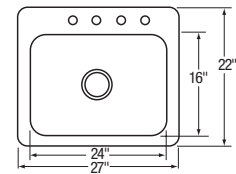

High Quality Undermount Sinks

DAYTON[®] PREMIUM

DAYTON[®]

DPMSR12722

DPMSR12722 (Shown)
DPMSR12722PD

BOWL DEPTH: 8"

DSESR12722

DSESR12722

BOWL DEPTH: 8"

DXUH2816

DXUH2816

BOWL DEPTH: 8"

DXUH2416

DXUH2416

BOWL DEPTH: 8"

**1/2" sink reveal required for proper fit

Model Number	Gauge	Overall Size		Cutout in Countertop	Min. Cabinet Size	Master Pack	Optional Accessories (Kit accessories are marked as "Included")			
		L	W				Cutting Board	Rinsing Basket	Bottom Grid	Drain
DXUH2816	18	30½	18¾	Download DXF file from elkay.com	33	1	CB1516**	LKWERBSS LKWUCSS Utensil Caddy	GBG2816SS	D1125
Slim Rim Universal Mount DPMSR12722	20	27	22	Download DXF file from elkay.com	30	1	CB1713 CBS1316	LKWRB2416SS LKWERBSS LKWUCSS Utensil Caddy	GBG2416SS	D1125
With Perfect Drain DPMSR12722PD										LKPD1 Included
Slim Rim Universal Mount DSESR12722	20	27	22	Download DXF file from elkay.com	30	1	CBR1713 CBS1316	LKWRB2416SS LKWERBSS LKWUCSS Utensil Caddy	GBG2416SS	D1125
DXUH2416	18	26½	18½	Download DXF file from elkay.com	30	1	CBR1713 CBS1316**	LKWRB2416SS LKWERBSS LKWUCSS Utensil Caddy	GBG2416SS	D1125