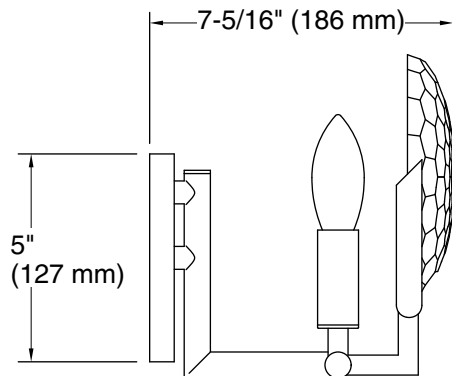

Required Electrical Service

One dedicated circuit required.

Lights: 120 V, 12 A, 60 Hz

Technical Information

All product dimensions are nominal.

Installation Type: Wall-mount

Material: Steel, Aluminum, Zinc, Glass