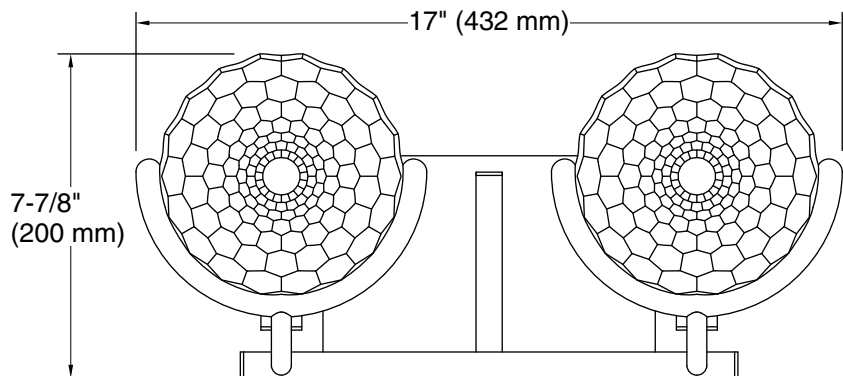

Required Electrical Service

One dedicated circuit required.

Lights: 120 V, 12 A, 60 Hz

Technical Information

All product dimensions are nominal.

Installation Type: Wall-mount

Material: Steel, Aluminum, Zinc, Glass