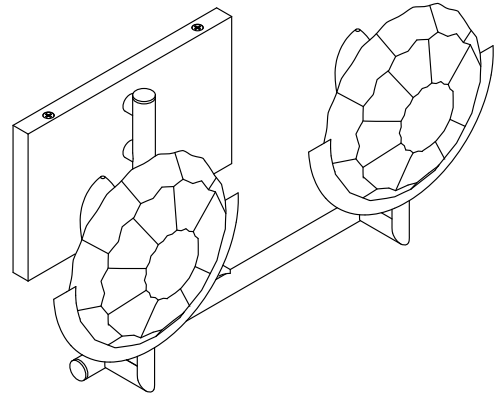

Features

- The Arendela collection has a light, airy quality and is a beautiful accent for any space.
- The delicate metal framework of the fixture suspends Arendela's briolette faceted disks, which sparkle and throw reflections from all angles as they catch the light.
- A perfect complement to the KOHLER Briolette glass vessel sink.
- Candelabra base (E12) socket, works best with clear or frosted candelabra type B bulbs (sold separately).
- Suitable for damp locations, per UL 1598.

Material

- Manufactured with quality materials and complemented with a meticulous finishing process.
- Durable finishes engineered to last and designed to coordinate with KOHLER faucet finishes.

Codes/Standards

UL 1598
CSA C22.2 No. 250.0

KOHLER® Indoor Lighting Fixtures Limited Warranty

See website for detailed warranty information.

Available Colors/Finishes

Color tiles intended for reference only.

Color	Code	Description
	SNL	Polished Nickel
	BNL	Brushed Nickel
	CPL	Polished Chrome
	2GL	Brushed Moderne Brass