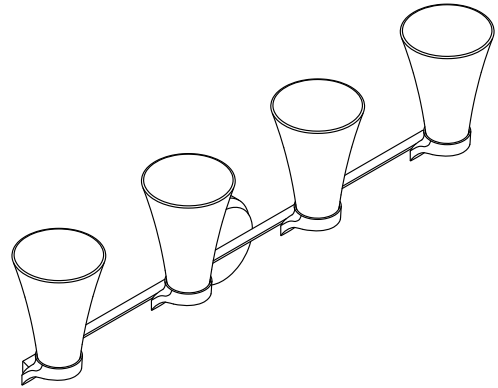

Features

- Painted glass shades perfectly diffuse the light, reducing glare in the bathroom
- Requires bulbs with candelabra (E12) base; type B10 or T10 bulbs recommended (sold separately)
- Suitable for damp locations, per UL 1598
- Coordinates with other products in the Simplice collection

Material

- Manufactured with quality materials and complemented with a meticulous finishing process
- KOHLER® finishes resist corrosion and tarnishing

Installation

- Wall-mount

Recommended Products/Accessories

K-23723 Faucet cleaner

Codes/Standards

UL 1598

CSA C22.2 No. 250.0

KOHLER® Indoor Lighting Fixtures Limited Warranty

See website for detailed warranty information.

Available Colors/Finishes

Color tiles intended for reference only.

Color	Code	Description
	BNL	Brushed Nickel
	CPL	Polished Chrome
	BLL	Matte Black
	2GL	Brushed Moderne Brass