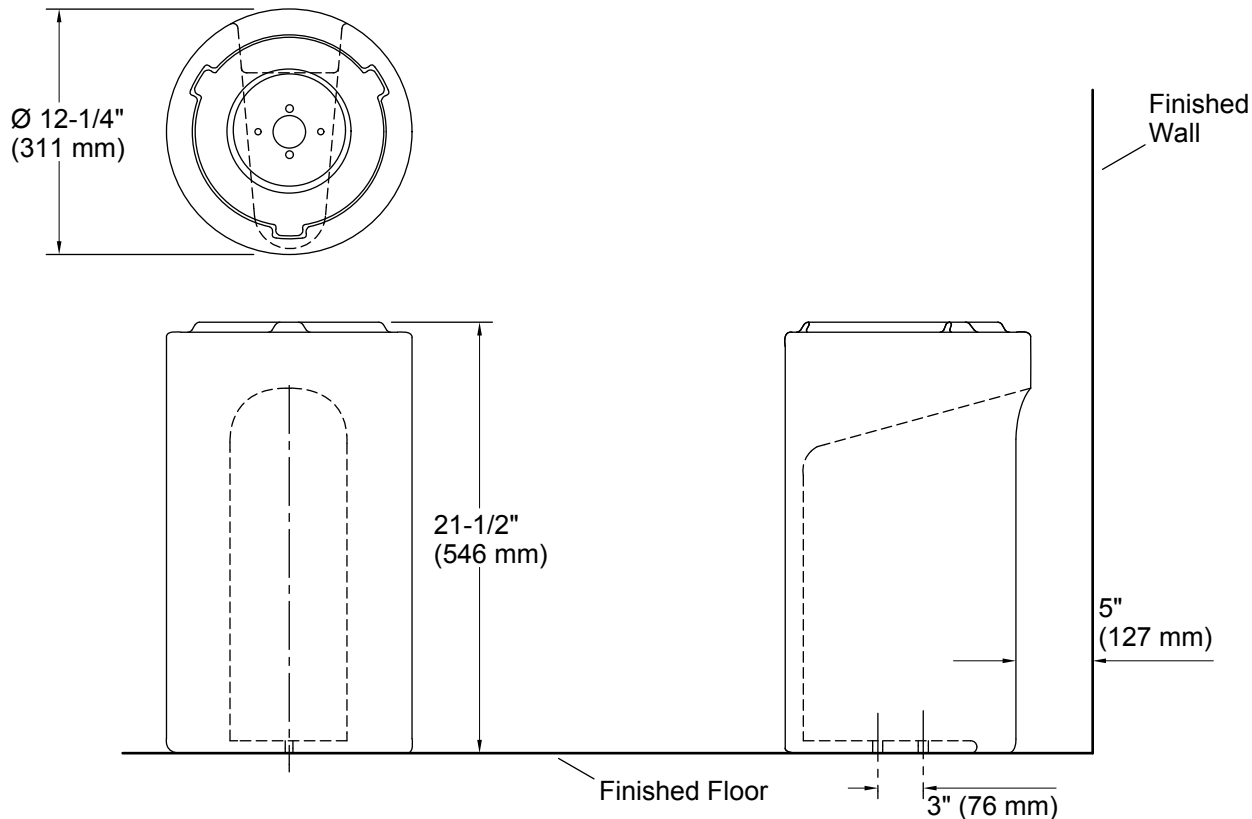

Features

- Round base.
- No faucet holes; requires wall- or counter-mount faucet.
- Overflow drain.
- Innovative Supramic technology provides superior strength and ultra-thin edge profiles.
- Drain extension included for ease of installation.
- Combines with the K-20703 or K-20703-N Veil Tall vessel/pedestal sink basin to create the K-20701 or K-20701-N Veil pedestal sink.
- Coordinates with other products in the Veil collection.

Material

- Fireclay with Supramic technology.

Installation

- Pedestal

Codes/Standards

ASME A112.19.2/CSA B45.1

KOHLER® One-Year Limited Warranty

See website for detailed warranty information.

Technical Information

All product dimensions are nominal.

Installation: Pedestal

Notes

Install this product according to the installation instructions.

IMPORTANT! This installation requires a wall-mounted faucet. In areas with subfreezing winter temperatures, plan to install this product to an interior wall to protect the water supply and drain lines from freezing.