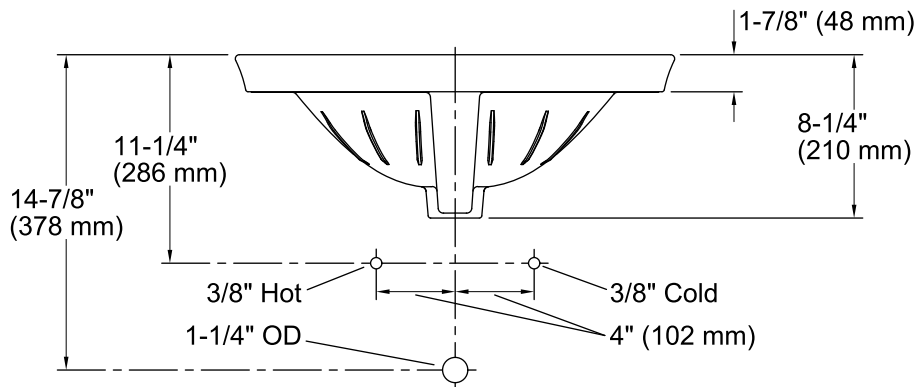

## Features

- Vitreous china.
- Drop-in.
- Oval basin.
- With overflow.
- Single faucet hole.
- Coordinates with other products in the Serif collection.
- 22-1/8" (562 mm) x 16-1/4" (413 mm) x 8-1/4" (210 mm)

## Technical Information

All product dimensions are nominal.

- Bowl configuration: Single
- Installation: Drop-in
- Bowl area (Only)
  - Length: 16-7/8" (429 mm)
  - Width: 10-1/8" (257 mm)
  - Water depth: 4-7/8" (124 mm)
- Number of deck holes: 1
- Faucet hole(s): 1-3/8" (35 mm)
- Drain hole: 1-3/4" (44 mm)
- Template: 1014189-7, required, included