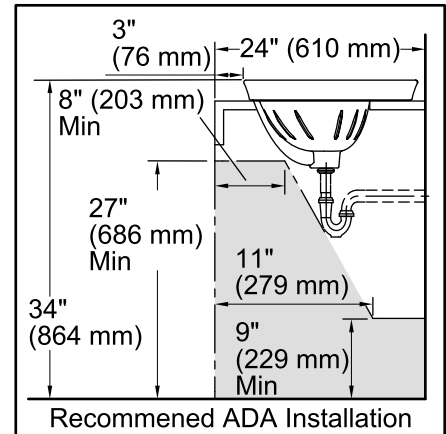

## Features

- Vitreous china.
- Drop-in.
- Oval basin.
- With overflow.
- Single faucet hole.
- Coordinates with other products in the Serif collection.
- 22-1/8" (562 mm) x 16-1/4" (413 mm) x 8-1/4" (210 mm)

## Technical Information

All product dimensions are nominal.

- Bowl configuration: Single
- Installation: Drop-in
- Bowl area (Only)
  - Length: 16-7/8" (429 mm)
  - Width: 10-1/8" (257 mm)
  - Water depth: 4-7/8" (124 mm)
- Number of deck holes: 1
- Faucet hole(s): 1-3/8" (35 mm)
- Drain hole: 1-3/4" (44 mm)
- Template: 1014189-7, required, included