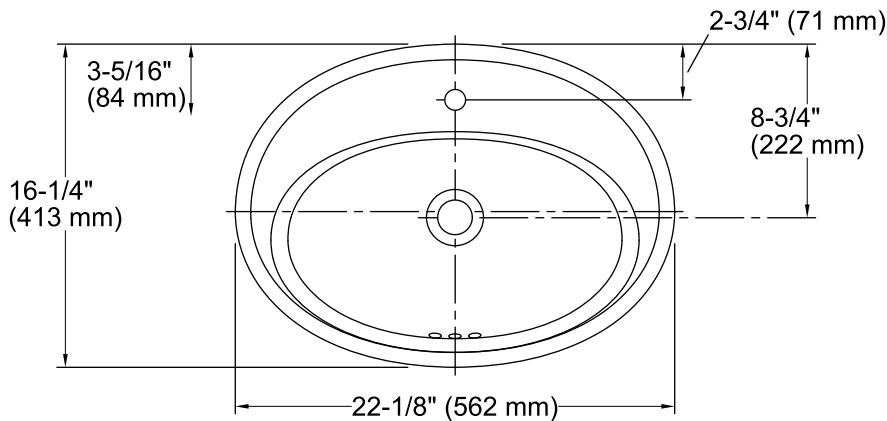

## Features

- Vitreous china.
- Drop-in.
- Oval basin.
- With overflow.
- Single faucet hole.
- Coordinates with other products in the Serif collection.
- 22-1/8" (562 mm) x 16-1/4" (413 mm) x 8-1/4" (210 mm)

## Technical Information

All product dimensions are nominal.

- Bowl configuration: Single
- Installation: Drop-in
- Bowl area (Only)
  - Length: 16-7/8" (429 mm)
  - Width: 10-1/8" (257 mm)
  - Water depth: 4-7/8" (124 mm)
- Number of deck holes: 1
- Faucet hole(s): 1-3/8" (35 mm)
- Drain hole: 1-3/4" (44 mm)
- Template: 1014189-7, required, included