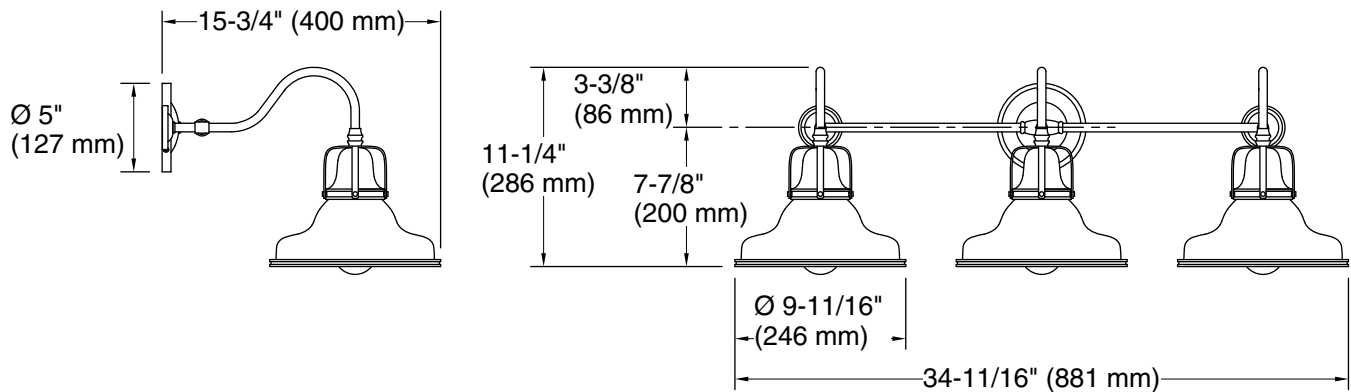

Features

- The double-domed metal shade features a cage detail at the connection
- A great piece for any farmhouse- or industrial-style space — especially over a double-vanity sink, or in a guest bathroom, or powder room
- Medium base (E26) socket, works best with type A or G light bulbs (sold separately)
- Suitable for damp locations, per UL 1598

Required Electrical Service

One circuit required.

Lights: 120 V, 12 A, 60 Hz

Technical Information

All product dimensions are nominal.

Installation Type: Wall-mount
Material: Steel, Aluminum
Number of Lights: 3
Lighting Type: Socket-based
Socket Type: E-26 Medium
Number of Shades: 3
Shade Type: Metal
Electrical component Socket Rating: 60 Hz, 100 W rating: