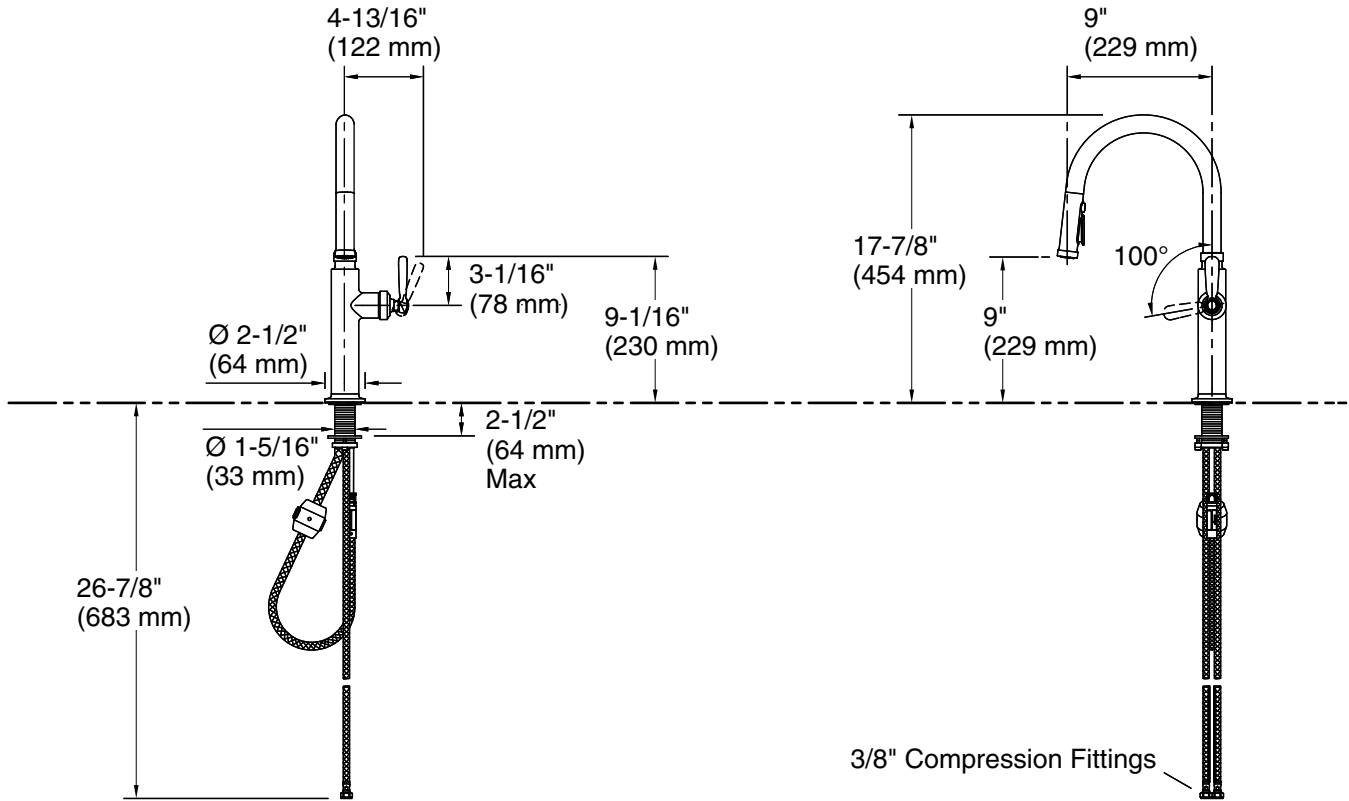

Technical Information

All product dimensions are nominal.

Notes

Install this product according to the installation instructions.

ADA, CSA B651 compliant when installed to the specific requirements of these regulations.