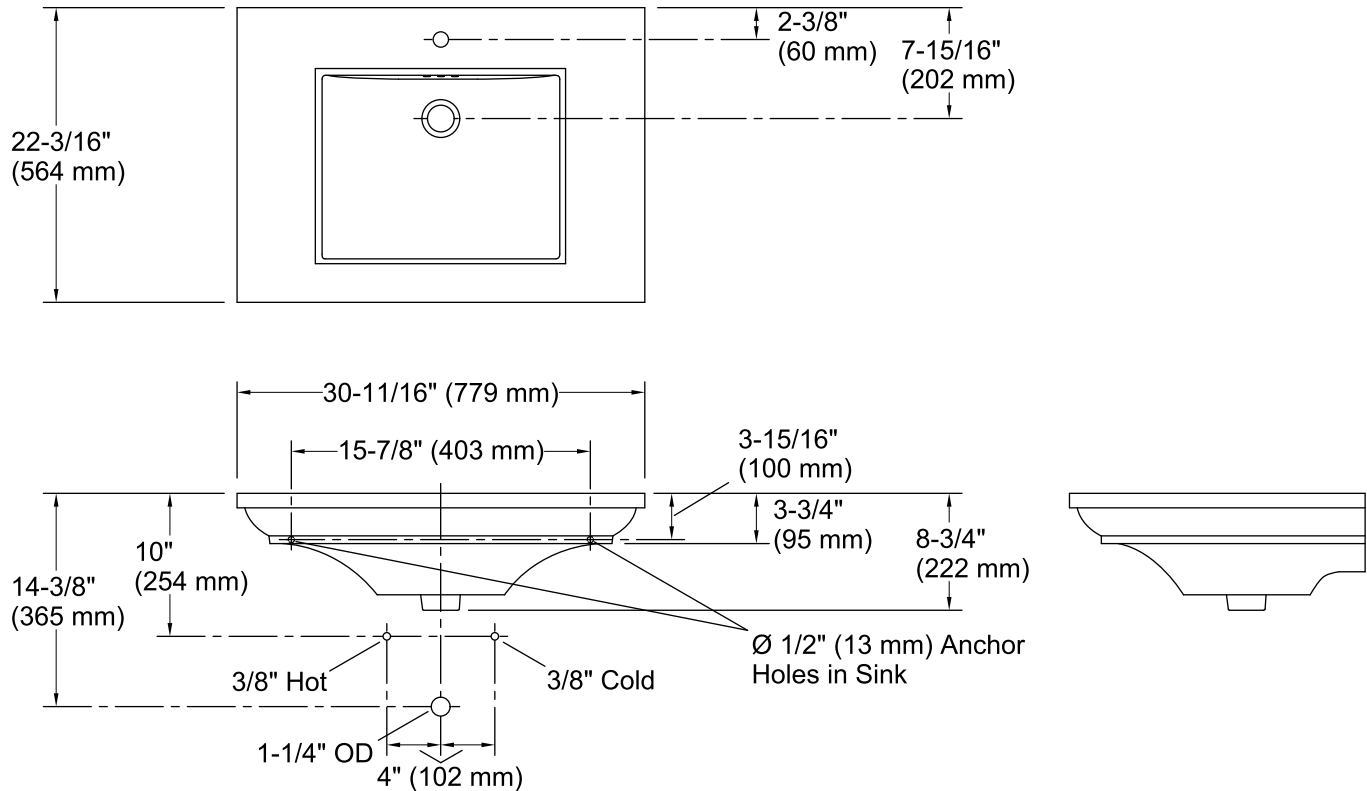

Technical Information

All product dimensions are nominal.

Bowl configuration:	Single
Installation:	Pedestal, Console table
Bowl area (Only):	Length: 19" (483 mm) Width: 14" (356 mm) Water depth: 5-1/2" (140 mm)
Number of deck holes:	1
Faucet hole(s):	1-3/8" (35 mm)
Drain hole:	1-3/4" (44 mm)