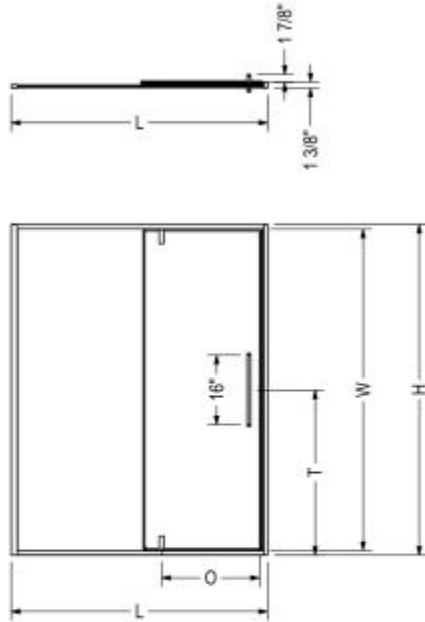

Uptown 45-47 x 76 in. 8 mm Pivot Shower Door for Alcove Installatio

Model number:

135325-900-340-000

Dimensions:

Installation: Alcove

Material:

Standard Features:

- 8 mm (5/16") tempered glass with Lotus easy clean protection
- 76in high clear glass panel (Walkthrough 73-7/8in)
- Thin header structure for a minimalist look
- Handle available in Stylish fashion mixed material finish
- Designed in North America
- DIY Product for an easy installation

Clear

Certifications

MAAX products adhere to one or more of the following certifications:

MAAX

Uptown 45-47 x 76 in. 8 mm Pivot Shower Door for Alcove Installation

Model number:

135325-900-340-000

Dimensions:

Installation: Alcove

Material:

STANDARD

Weight

131 lbs

Frame Type

Semi-frameless

Door Adjustment

Semi-frameless

Code	Description	H	L	O	T	W
135325	Uptown Pivot 76" x 45" - 47"	76"	45" - 47"	22 3/4"	38"	73 7/8"
135326	Uptown Pivot 76" x 57" - 59"	76"	57" - 59"	22 3/4"	38"	73 7/8"

Wall adjustment = 1/2"