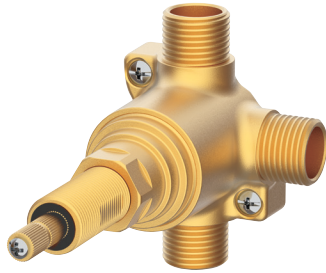

**Single Handle 1/2" 3-Position Diverter Valve**

**SPECIFICATIONS**

**Features/Benefits**

- 3-Port Valve Services Up to Two Shower Outlets
- 2 Outlet, 3 Position Diverter Valve ( A-Pause-B )
- 1/2" Combination IPS / Copper Sweat Ports
- Use with Gerber Series Trim Kits, Sold Separately