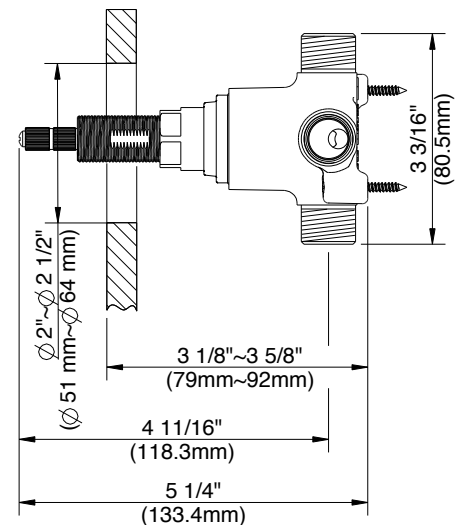

Submittal Information:

Name: _____
Location: _____

Contractor: _____
Contact #: _____