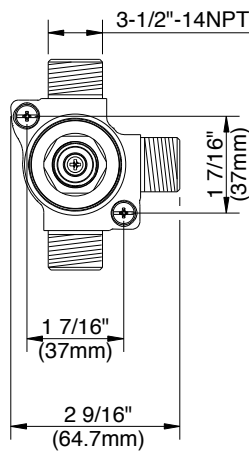

Submittal Information:

Name: _____
Location: _____

Contractor: _____
Contact #: _____