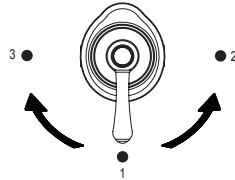

- Discharge Port Usage

Handle Position	Port Mark
1	Pause
2	B
3	A

Standards & Certifications