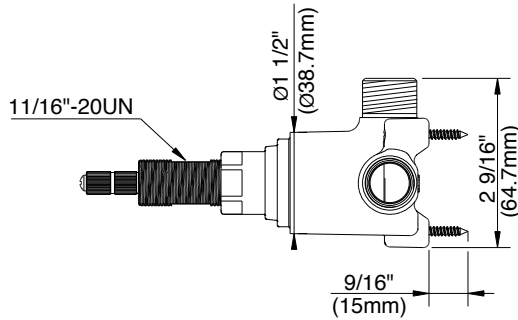

Submittal Information:

Name: _____
Location: _____

Contractor: _____
Contact #: _____