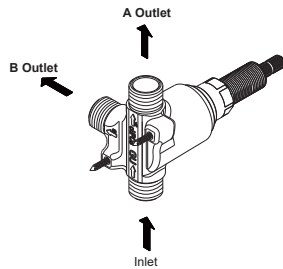

- Discharge Port Usage

Handle Position	Port Mark
1	Pause
2	B
3	A

Standards & Certifications