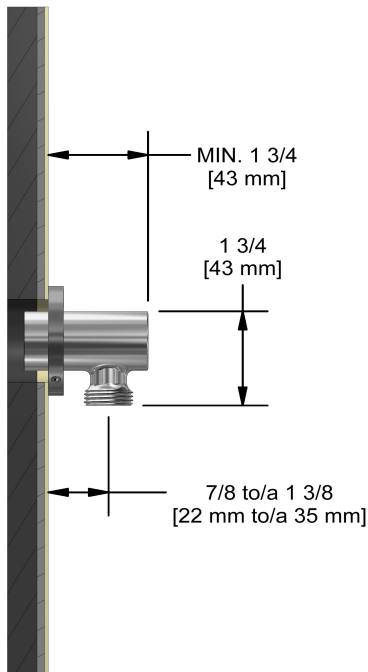

Elbow supply
710

Specifications

Descriptions

- 1/2" inlet female NPT
- Adjustable depth
- 1/2" outlet male

Available colors

- C : Chrome
- BN : Brushed Nickel (PVD)
- PN : Polished Nickel (PVD)

Sizes, models and finishes may differ from thoses presented.