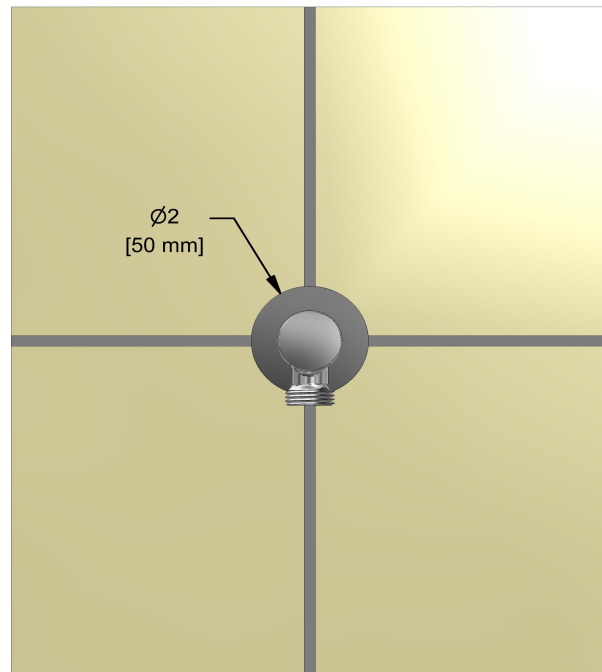

Elbow supply
710

Specifications

Descriptions

- 1/2" inlet female NPT
- Adjustable depth
- 1/2" outlet male

Available colors

- C : Chrome
- BN : Brushed Nickel (PVD)
- PN : Polished Nickel (PVD)

Sizes, models and finishes may differ from thoses presented.