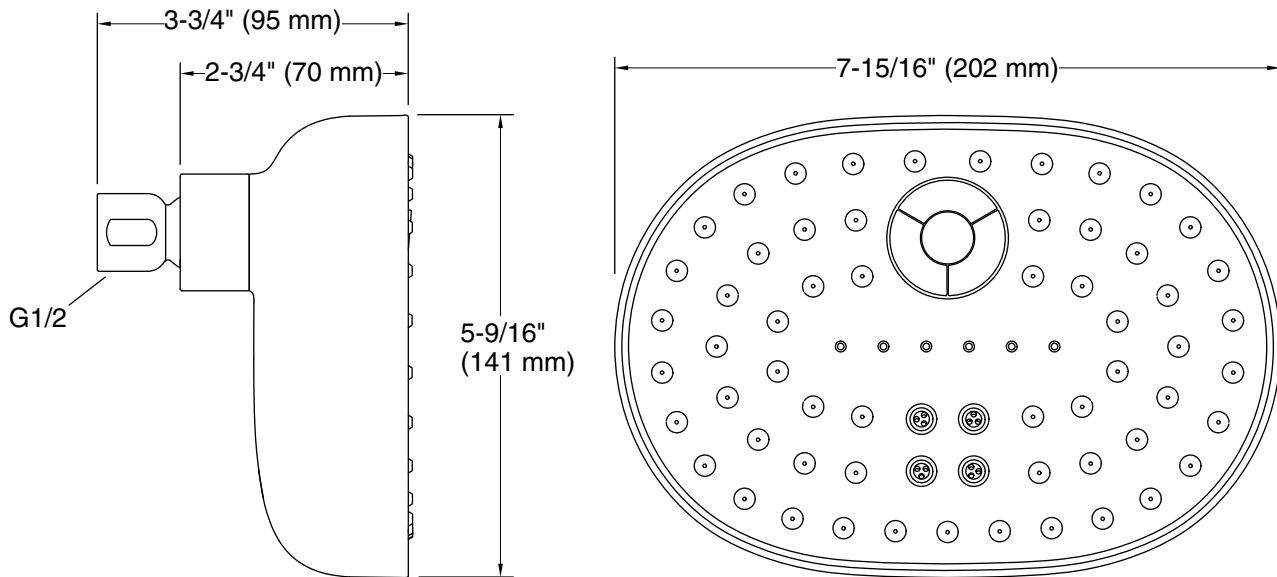

### Installation

- 1/2 -14 NPT connection
- Wall-mount
- Shower arm and flange sold separately

### Technical Information

All product dimensions are nominal.