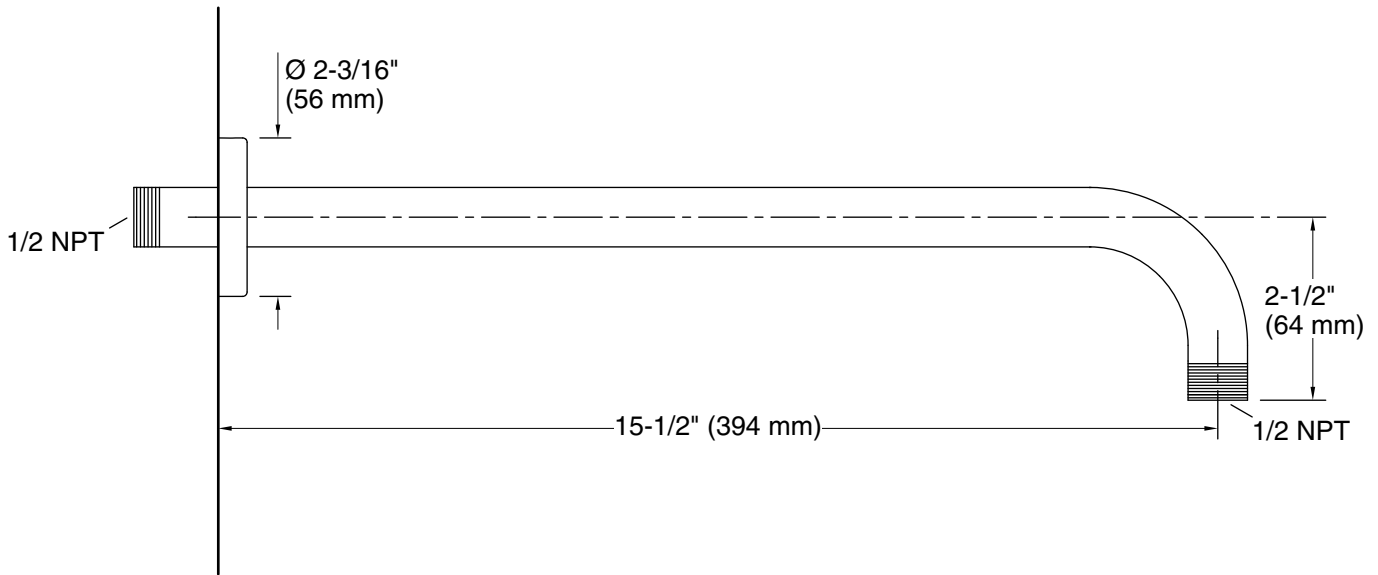

Features

- Compatible only with single-function rainheads

Material

- Brass construction ensures durability and reliability
- KOHLER finishes resist corrosion and tarnishing

Installation

- Wall-mount
- 1/2 -14 NPT connection

Technical Information

All product dimensions are nominal.