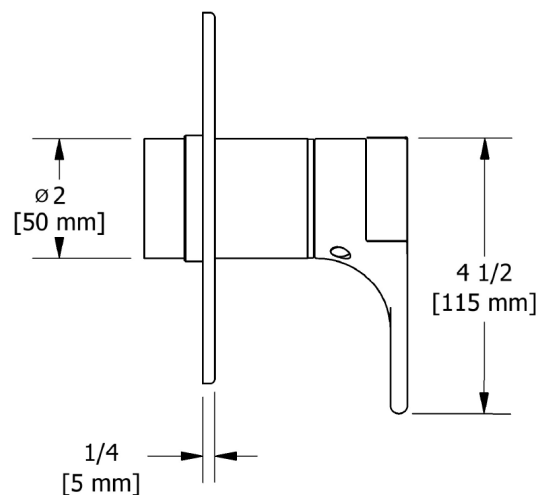

U.S.A.
houseofrohl.ca/support
1-800-777-9762

QUEBEC / MARITIMES / WESTERN CANADA
houseofrohl.ca/support
1-866-473-8442

ONTARIO
houseofrohl.ca/support
1-800-287-5354