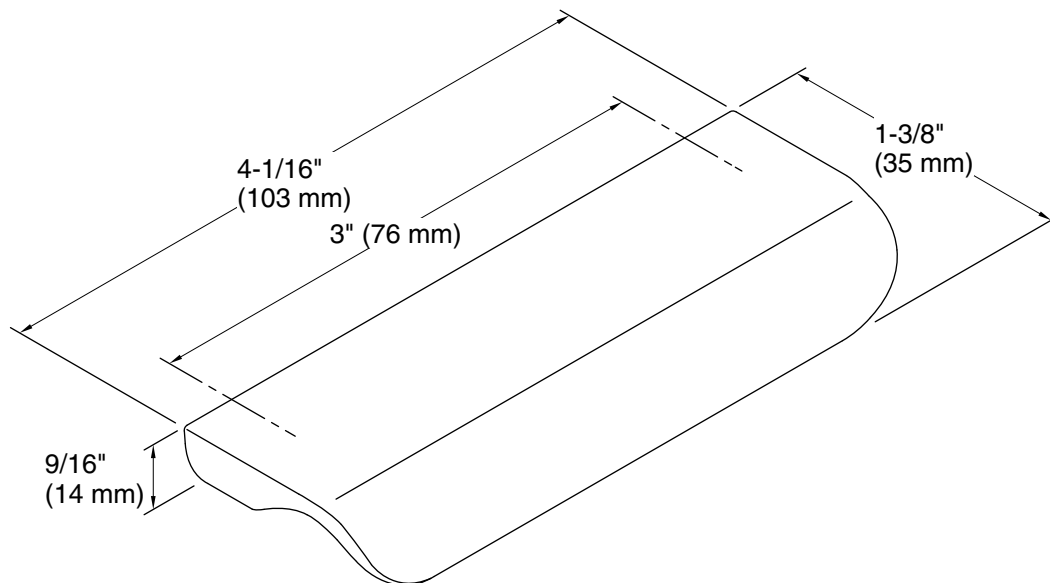

Technical Information

All product dimensions are nominal.

Material: Zinc

Notes

Install this product according to the installation instructions.