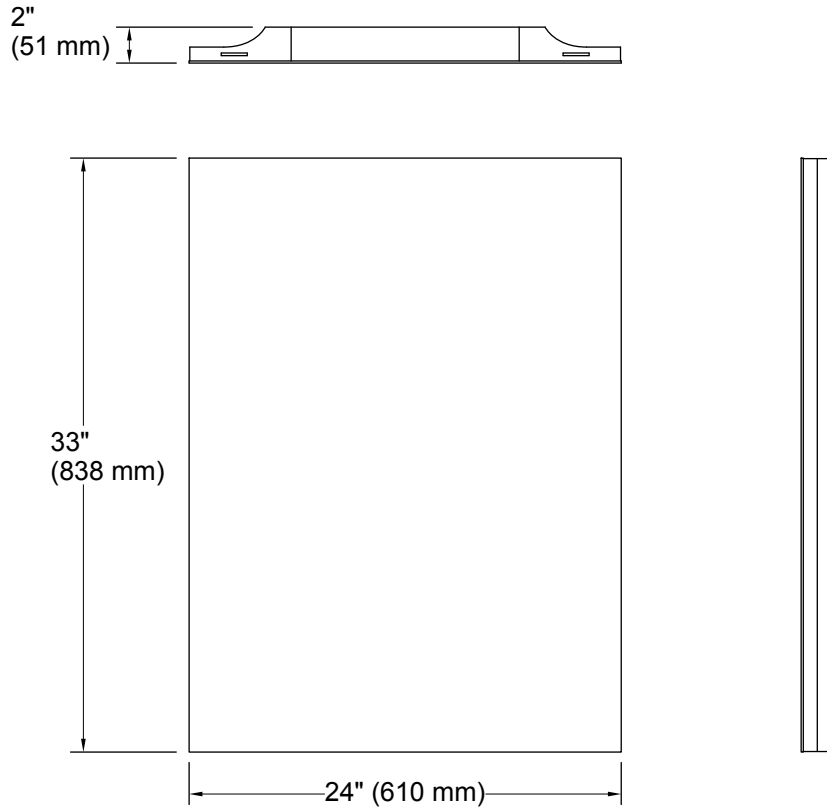

Required Electrical Service

One circuit required, protected with Class A Ground-Fault Circuit-Interrupter (GFCI) or Residual Current Device (RCD).

Lights: 120 V, 15 A, 60 Hz

Technical Information

All product dimensions are nominal.

Mirror type: Wall-mount

Electrical component rating: Lights: 120 V, 0.8 A, 60 Hz

Notes

Install this product according to the installation instructions.

Select the type of fastener based on the wall material. A minimum 20 lb (9.07 kg) load bearing fastener is recommended.

Install the fastener to a stud to avoid possible property and product damage.

A dimmer switch is required. This product is compatible with most residential dimmer switches intended for incandescent and dimmable LED bulbs.