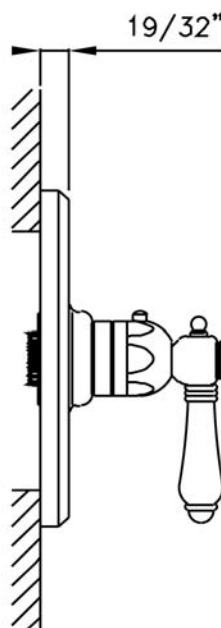

A4914LH (Hex Metal Lever)

A4914LC (Swarovski® Crystal Lever)

A4914XC (Swarovski® Crystal Cross Handle)

FEATURES

- Trimplate, and temperature control for the A4913BO Rough
- All brass trimplate, escutcheons and handle
- Temperature control includes pre-set safety stop with override
- Comes with C7913SET extension kit
- **Must order A4913BO or R1085BO rough valve to complete**

A4914LM & A4914LP

A4914XM

A4914LH

A4914XC

A4914LC

A4914 Spare Parts